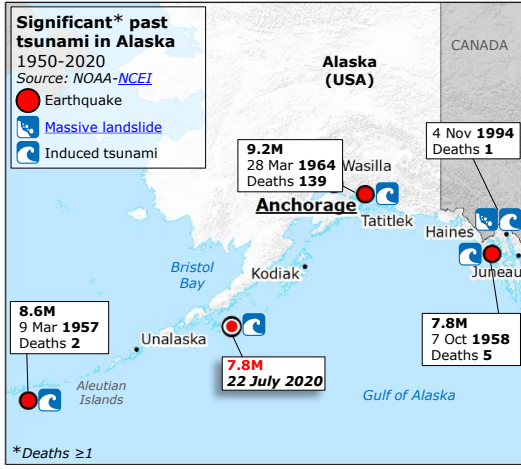

USA, Alaska | 7.8M Earthquake

Earthquake events
Source: [GDACS](#), [USGS](#)

- Main event
- Aftershocks 4 - 6.1M

GDACS

- Green alert (moderate event)

Modified Mercalli scale intensity

- VII Very strong shaking
- VI Strong shaking
- V Moderate shaking