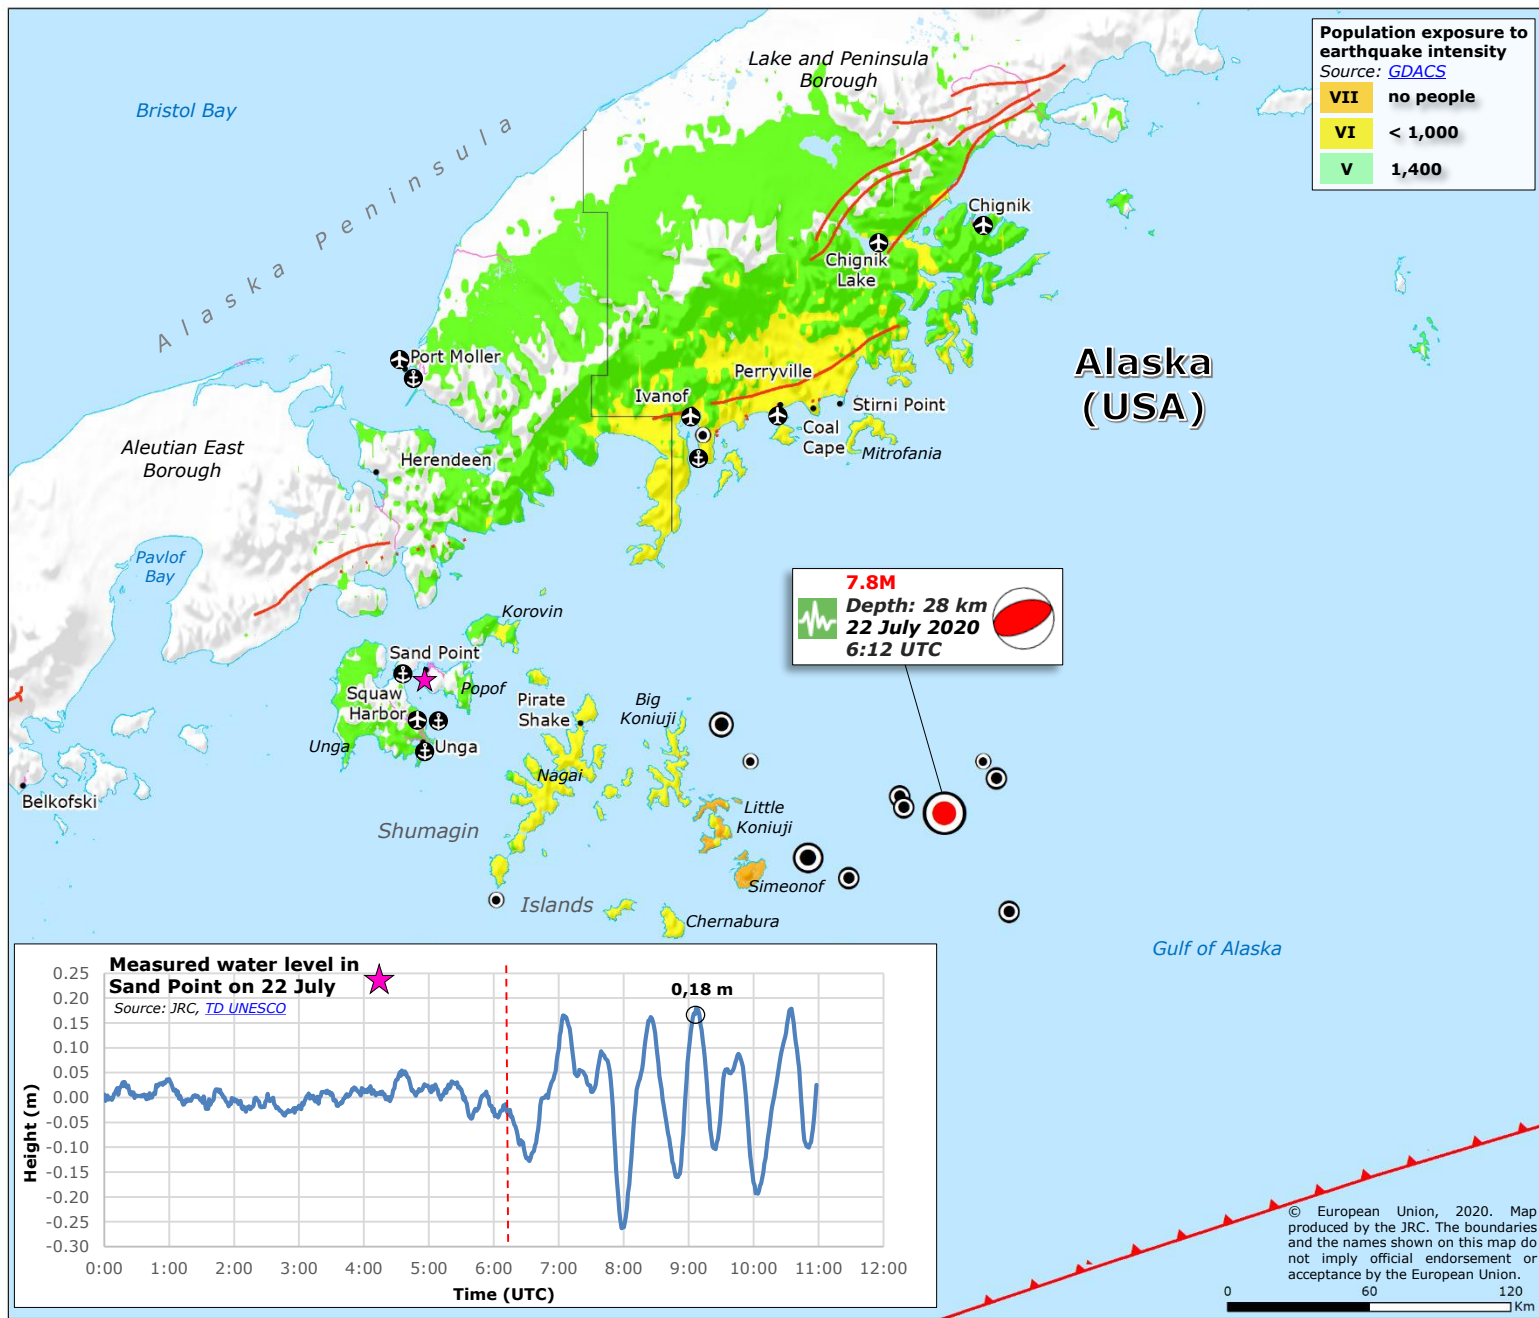

USA, Alaska | 7.8M Earthquake

Earthquake events
Source: [GDACS](#), [USGS](#)

- Main event
- Aftershocks 4 - 6.1M

GDACS

- Green alert (moderate event)

Modified Mercalli scale intensity

- VII Very strong shaking
- VI Strong shaking
- V Moderate shaking

Focal mechanism
Source: [USGS](#)

- Faults
Source: [DGGS](#)
- Subduction zone
Source: [USGS](#)
- Port
- Airport
- Road
- Borough limit