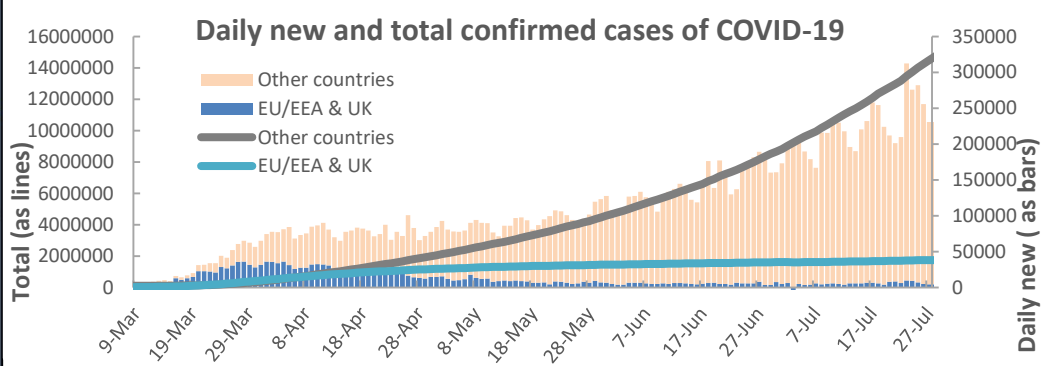

Total COVID-19 cases <sup>1</sup>		New cases
Confirmed Cases	16,249,165	230,761
Deaths	649,208	4,376

Copyright, European Union, 2020. Map created by DG ECHO A3 Situational Awareness Sector in collaboration with JRC. Sources: ECDC, GISCO. The boundaries and names shown on this map do not imply official endorsement or acceptance by the European Union. [More info on Corona Virus here](#) and on reopening of the EU borders [here](#)