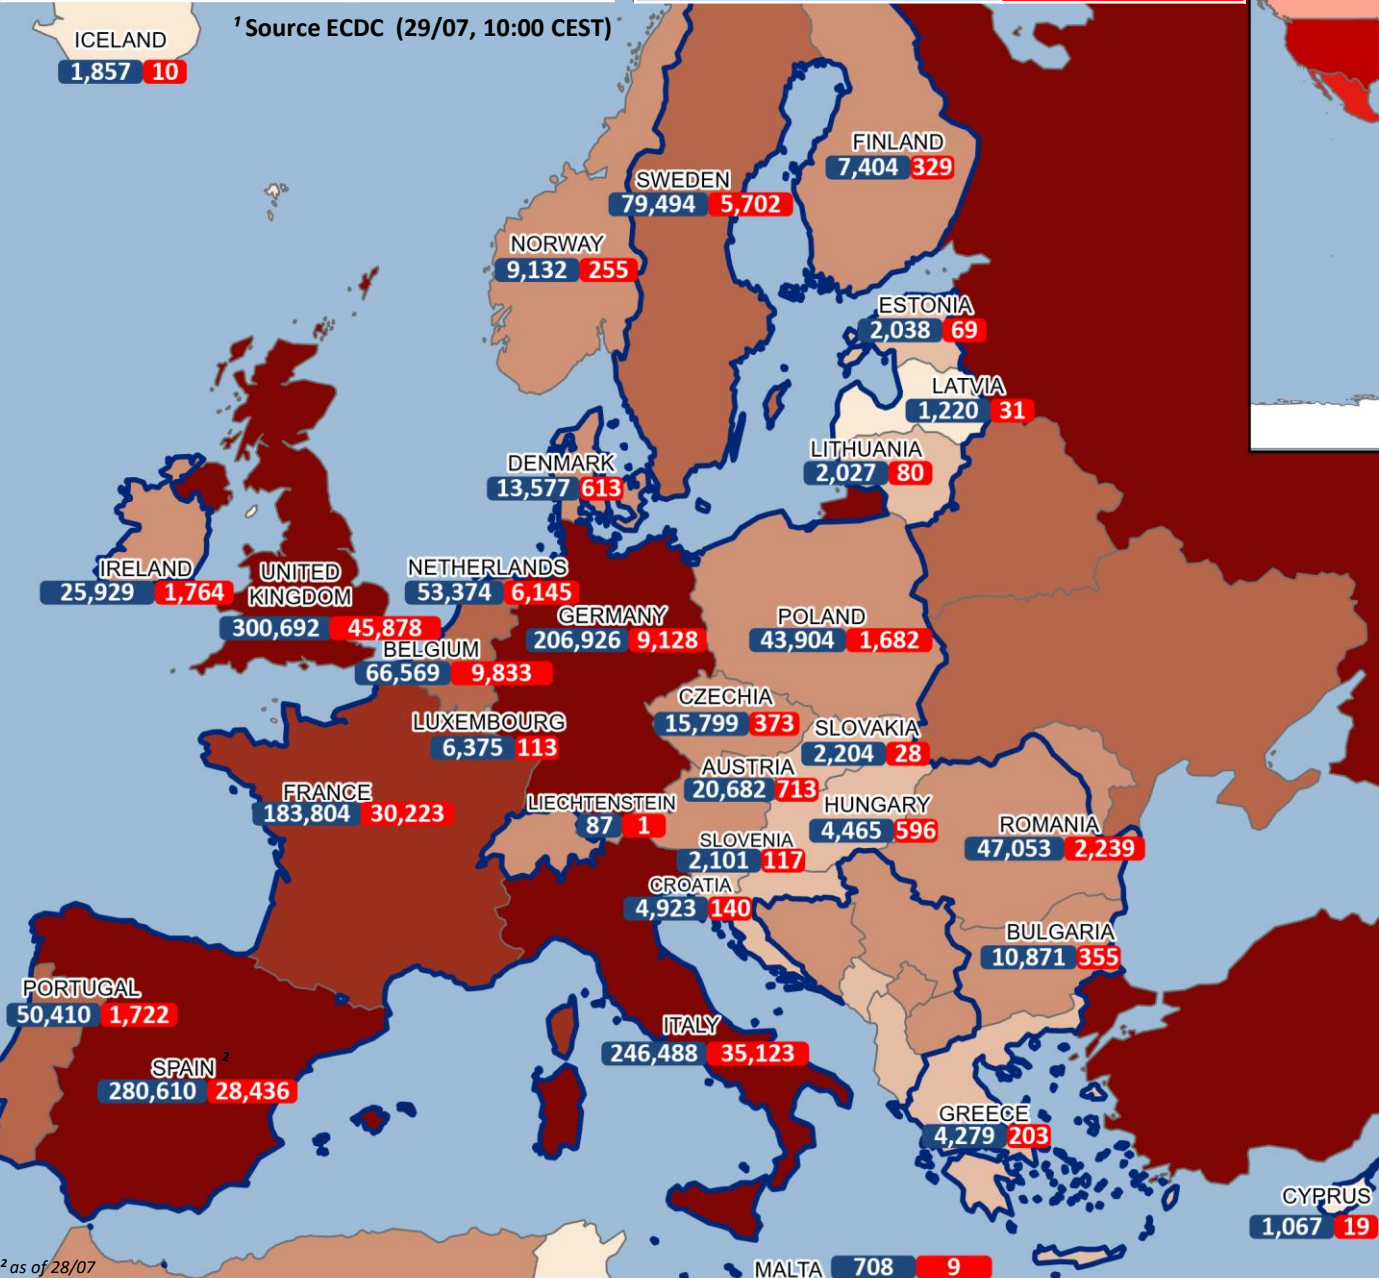

Total COVID-19 cases ¹	
Confirmed cases	16,708,920
Deaths	660,123

COVID-19 cases in EU/EEA and UK ¹	
Confirmed cases	1,696,069
Deaths	181,929

Copyright, European Union, 2020. Map created by DG ECHO A3 Situational Awareness Sector in collaboration with JRC. Sources: ECDC, GISCO. The boundaries and names shown on this map do not imply official endorsement or acceptance by the European Union. [More info on Corona Virus here](#) and on reopening of the EU MS borders [here](#)