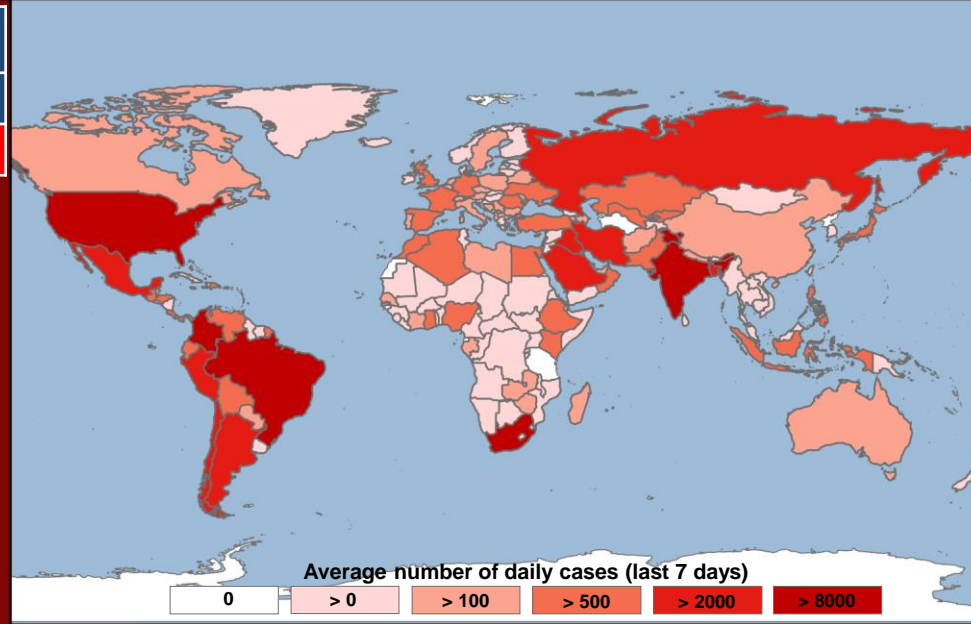

Total COVID-19 cases ¹	
Confirmed cases	16,708,920
Deaths	660,123

COVID-19 cases in EU/EEA and UK ¹	
Confirmed cases	1,696,069
Deaths	181,929

Copyright, European Union, 2020. Map created by DG ECHO A3 Situational Awareness Sector in collaboration with JRC. Sources: ECDC, GISCO. The boundaries and names shown on this map do not imply official endorsement or acceptance by the European Union. [More info on Corona Virus here](#) and on reopening of the EU MS borders [here](#)

² as of 28/07