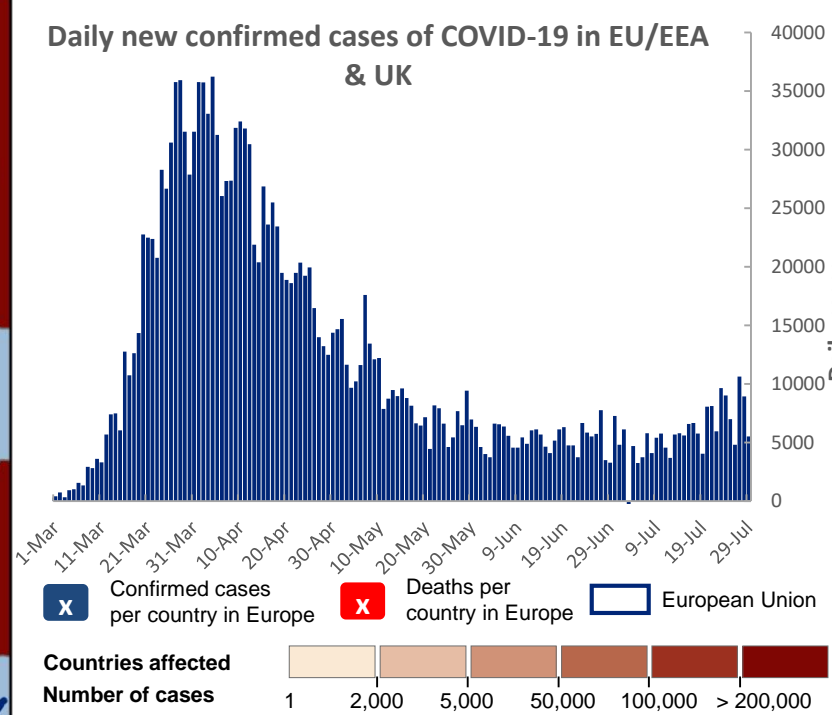

Total COVID-19 cases ¹	
Confirmed cases	16,708,920
Deaths	660,123

COVID-19 cases in EU/EEA and UK ¹	
Confirmed cases	1,696,069
Deaths	181,929

Copyright, European Union, 2020. Map created by DG ECHO A3 Situational Awareness Sector in collaboration with JRC. Sources: ECDC, GISCO. The boundaries and names shown on this map do not imply official endorsement or acceptance by the European Union. [More info on Corona Virus here](#) and on reopening of the EU MS borders [here](#)