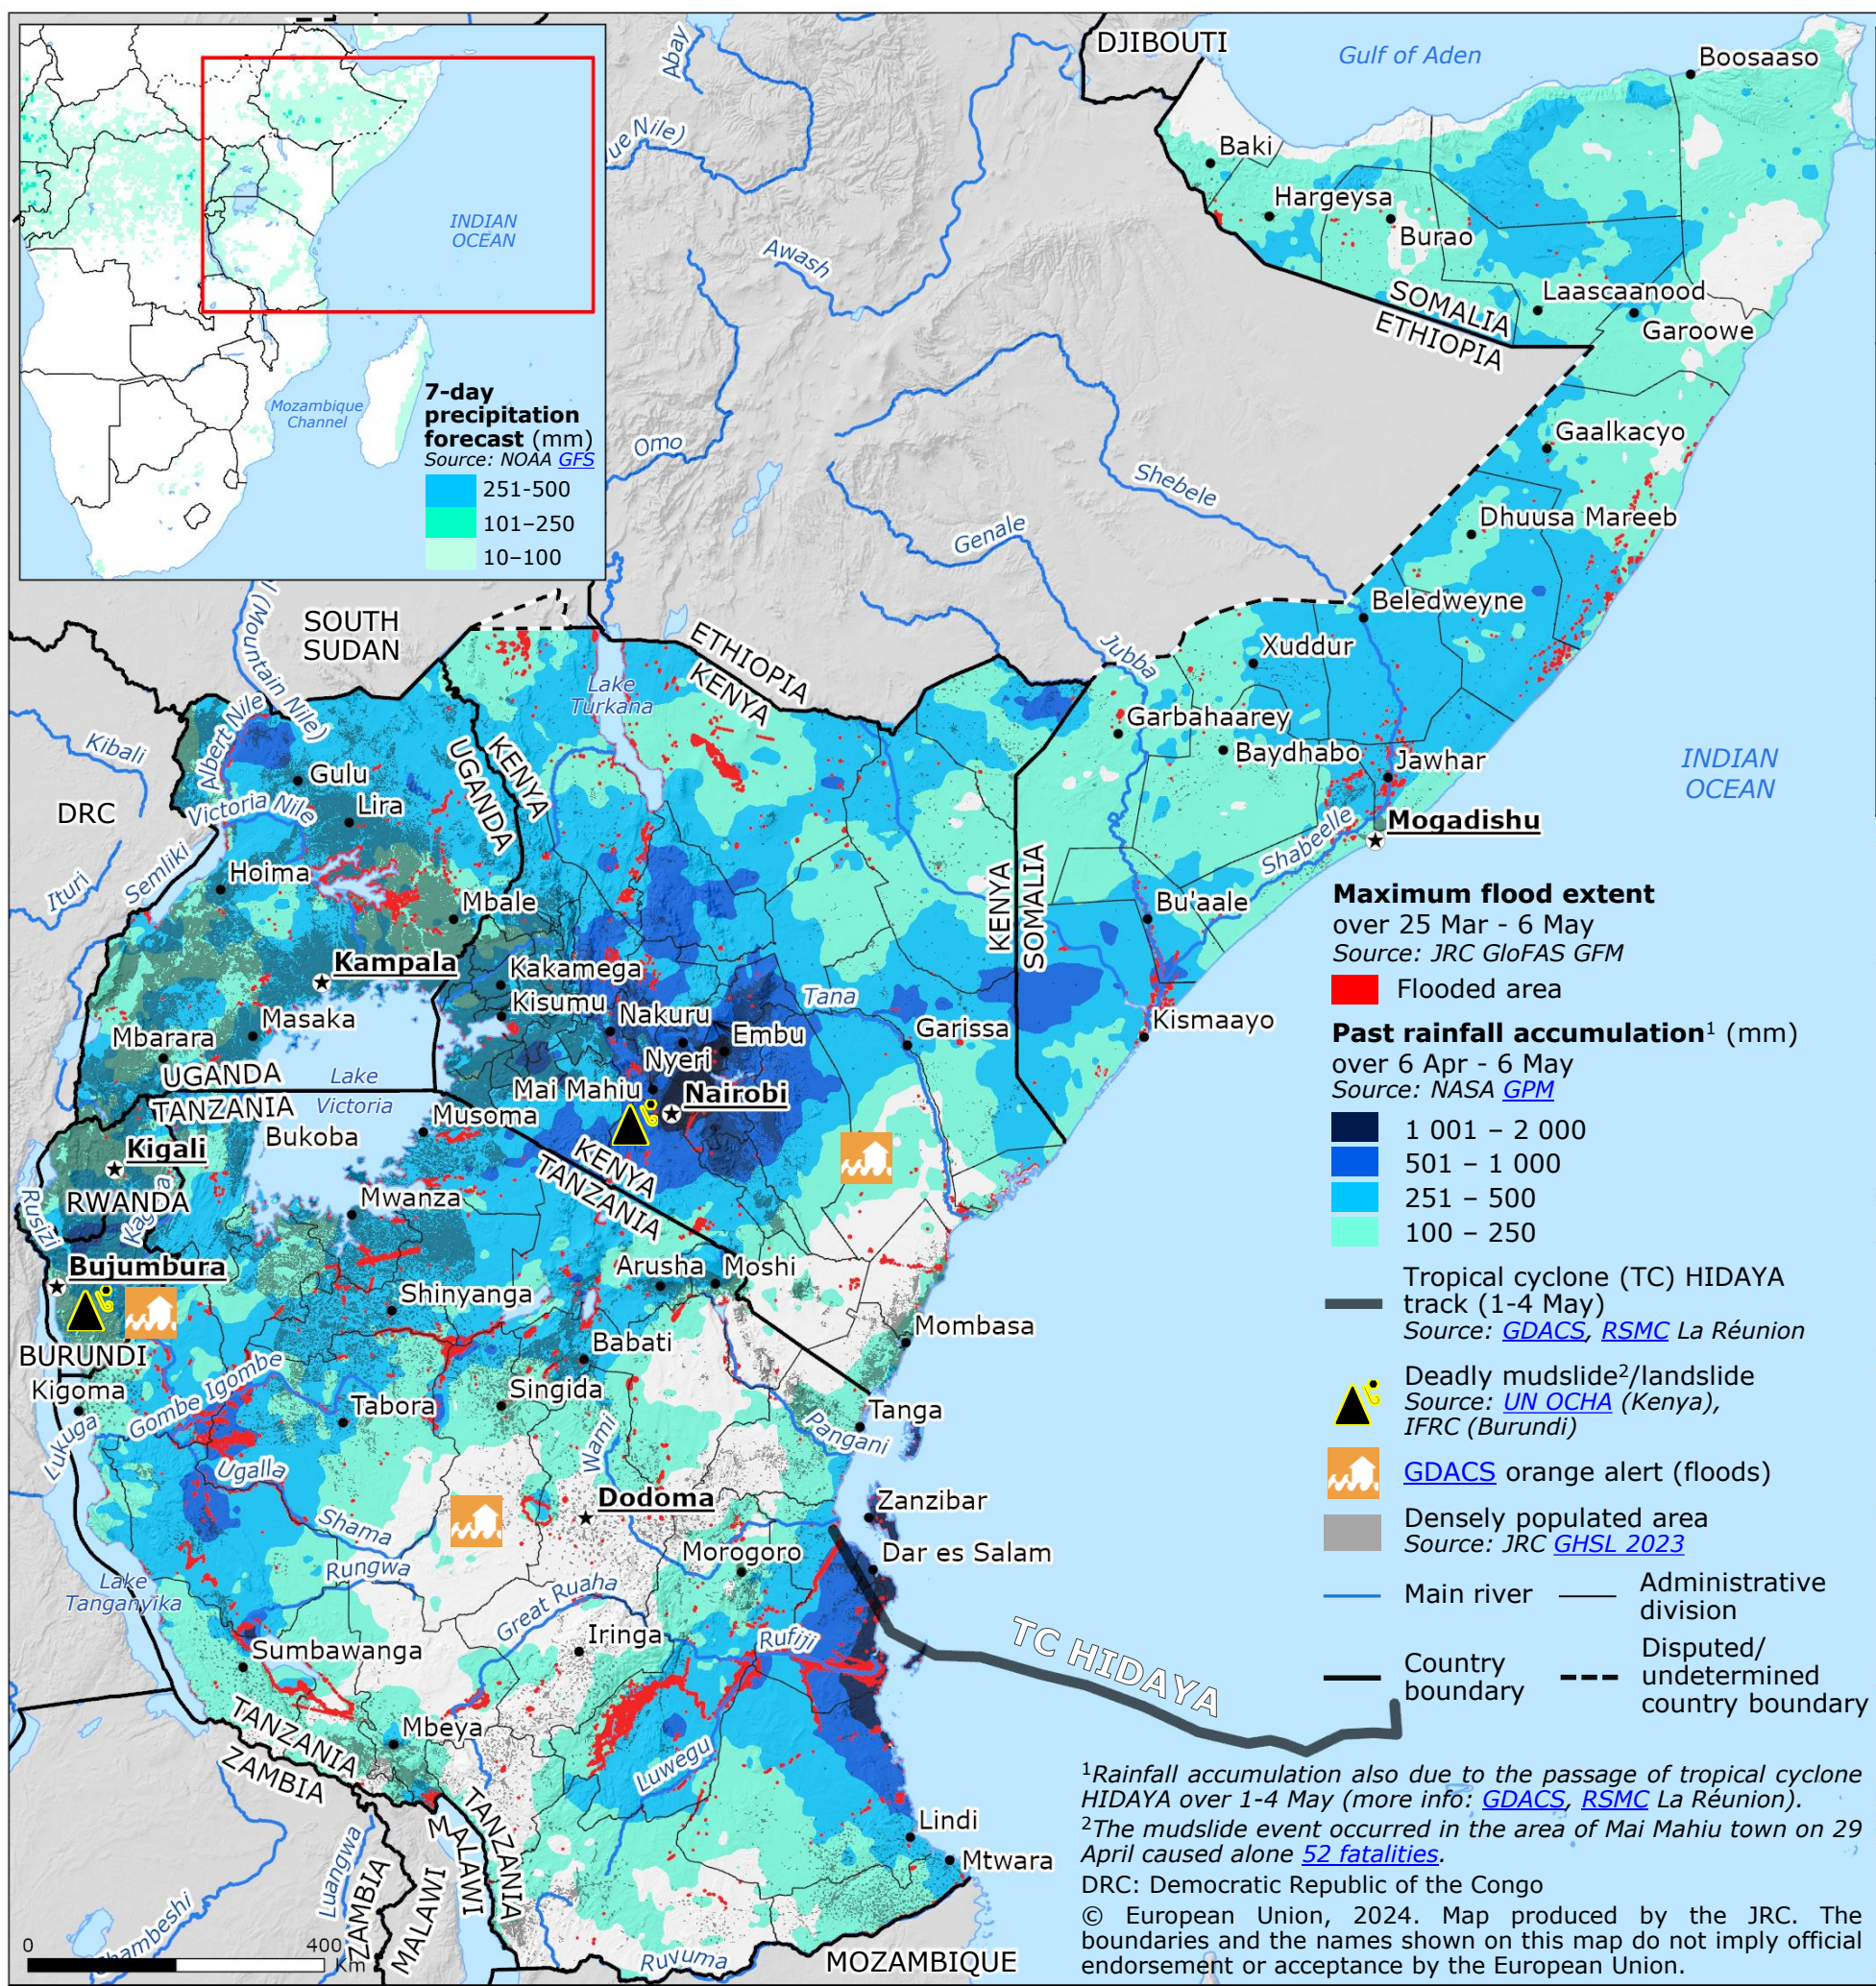

# Eastern Africa | Severe weather and floods

**IMPACT OVERVIEW BY COUNTRY (March - May)**

Impact	BURUNDI Sources: UN OCHA, IFRC	KENYA Source: UN OCHA	RWANDA Source: UN OCHA	SOMALIA Source: UN OCHA	TANZANIA Sources: UN OCHA, media	UGANDA Source: IOM DTM
Fatalities	1	210	14	7	155	26
Missing people	n.a.	72	n.a.	n.a.	n.a.	22
Displaced people	31 200	194 305	n.a.	37 120	n.a.	426
Affected people	179 200	205 000	n.a.	163 400	125 670	10 352
Destroyed/damaged houses	497	n.a.	123	1 143	10 000	254