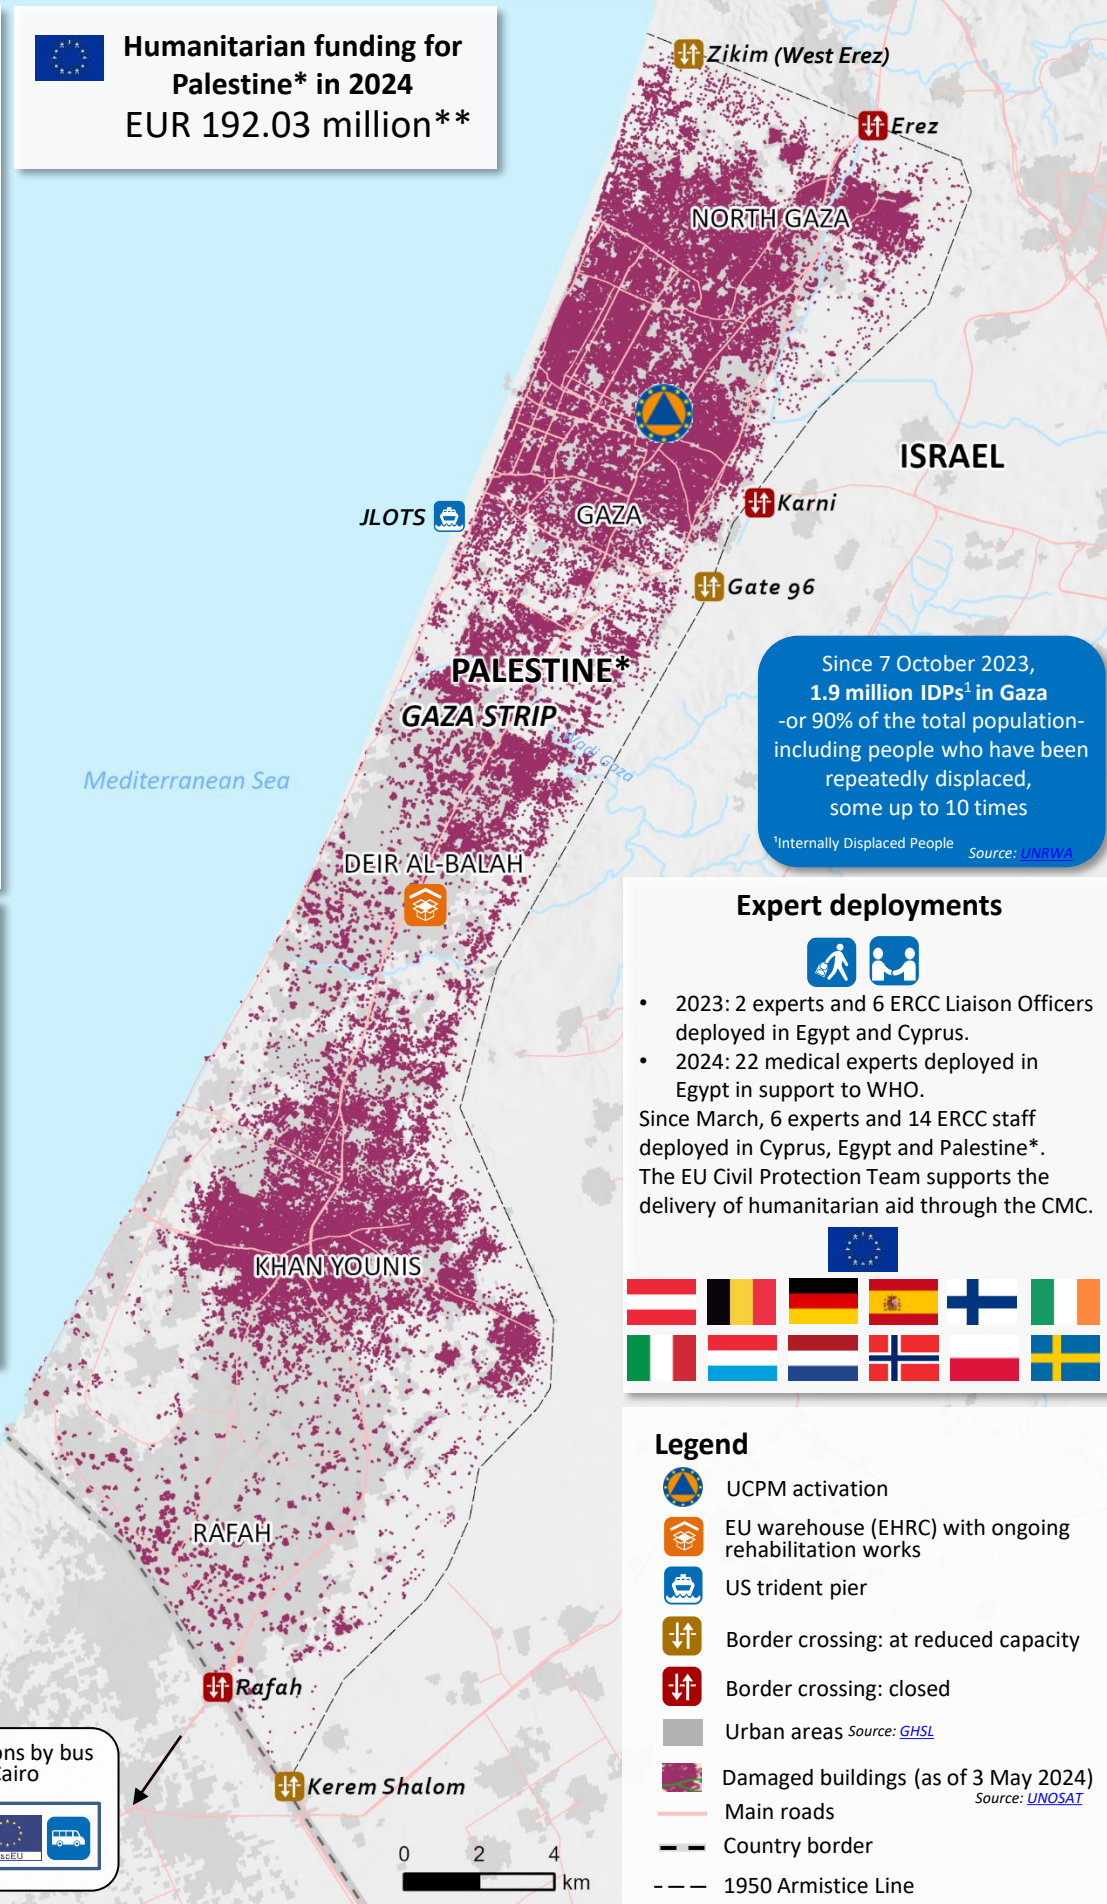

EU Civil Protection Mechanism (UCPM)

- 13 flights repatriated 1 510 people from Israel and Egypt.
- Greece delivered 1 000 shelter items to support Cyprus in case of refugee influx.
- 353 people evacuated by rescEU-facilitated bus from Gaza.
- 9 Member States (MS) and rescEU stock offered **medical equipment, medicines and consumables** to support Egypt's healthcare system.
- Spain offered **one reverse osmosis unit** for water treatment to ICRC field hospital in Gaza.
- Cyprus established the **UCPM logistics hub** to facilitate aid via the Cyprus Maritime Corridor (CMC).
- WHO requested UCPM assistance for **medical evacuations** from Gaza to Europe. 7 MS offered transport and/or treatment to medically evacuate Palestinian patients. 14 Palestinian children and their families were medically evacuated from Egypt to Spain. (Source: [DG ECHO](#))
- 4 MS/PS (Participating States) channelling **food, shelter and non-food items** via the CMC.

Since 7 October 2023, 1.9 million IDPs¹ in Gaza –or 90% of the total population– including people who have been repeatedly displaced, some up to 10 times
¹Internally Displaced People Source: UNRWA

Expert deployments

- 2023: 2 experts and 6 ERCC Liaison Officers deployed in Egypt and Cyprus.
 - 2024: 22 medical experts deployed in Egypt in support to WHO.
- Since March, 6 experts and 14 ERCC staff deployed in Cyprus, Egypt and Palestine*. The EU Civil Protection Team supports the delivery of humanitarian aid through the CMC.