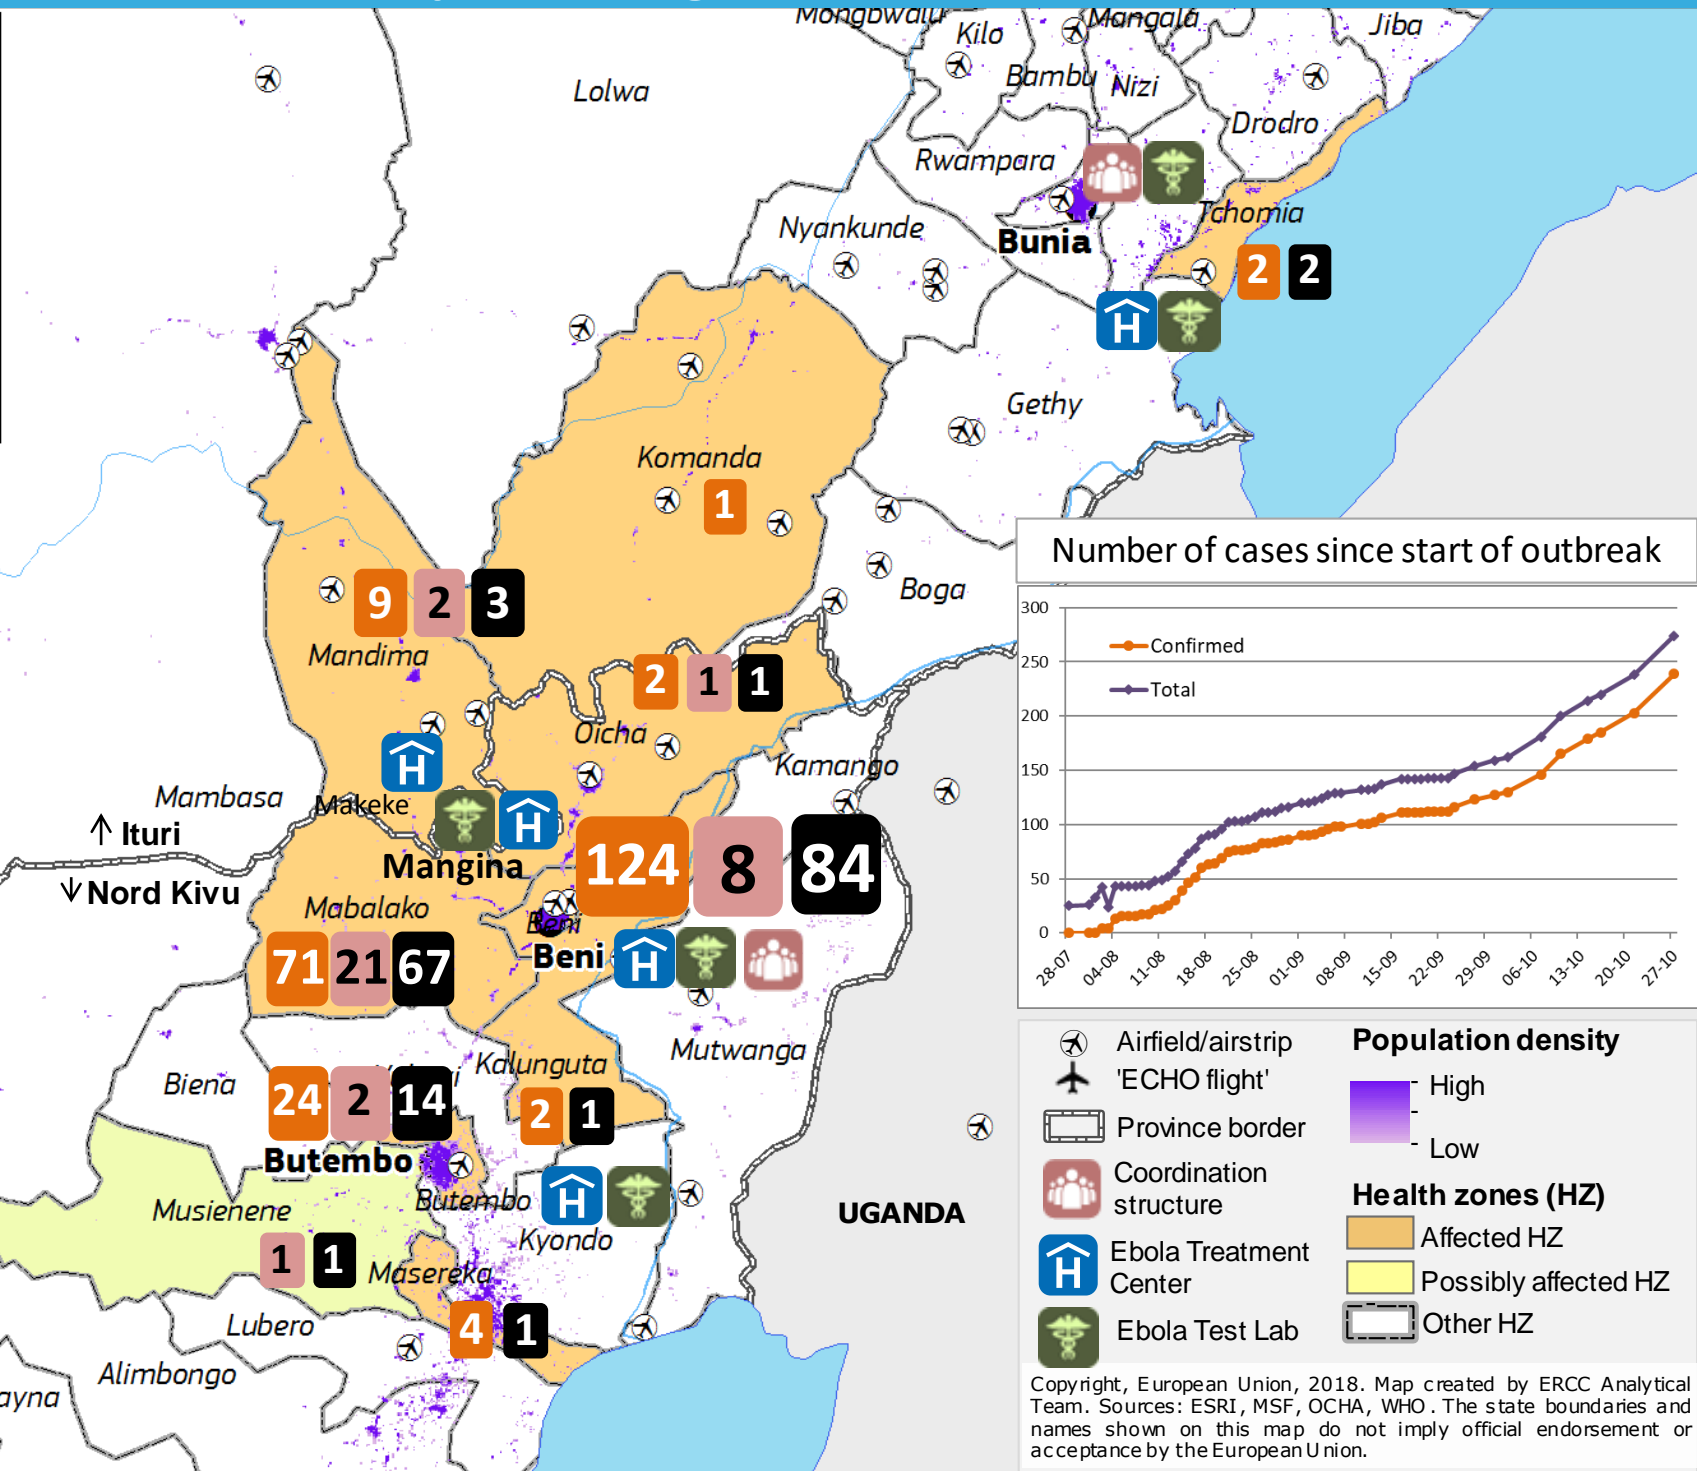

DRC - Ebola Virus Disease Outbreak – Epidemiological Situation

Ebola cases (as of 28/10)	
Total Cases	274
Confirmed	239
Probable	35
Deaths	174

- Airfield/airstrip
- 'ECHO flight'
- Province border
- Coordination structure
- Ebola Treatment Center
- Ebola Test Lab

Population density

- High
- Low

Health zones (HZ)

- Affected HZ
- Possibly affected HZ
- Other HZ

Copyright, European Union, 2018. Map created by ERCC Analytical Team. Sources: ESRI, MSF, OCHA, WHO. The state boundaries and names shown on this map do not imply official endorsement or acceptance by the European Union.