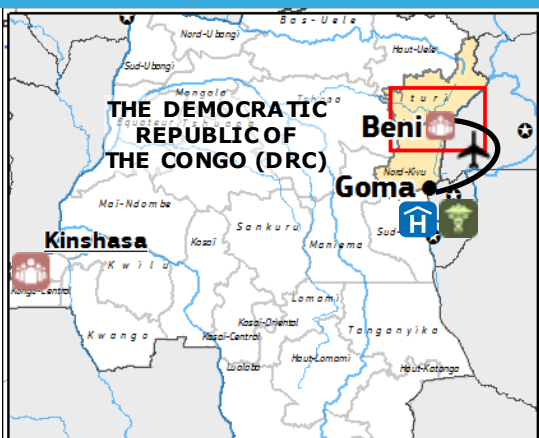

DRC - Ebola Virus Disease Outbreak – Epidemiological Situation

Ebola cases (as of 28/10)	
Total Cases	274
Confirmed	239
Probable	35
Deaths	174

- Airfield/airstrip
- 'ECHO flight'
- Province border
- Coordination structure
- Ebola Treatment Center
- Ebola Test Lab

Population density

- High
- Low

Health zones (HZ)

- Affected HZ
- Possibly affected HZ
- Other HZ

Copyright, European Union, 2018. Map created by ERCC Analytical Team. Sources: ESRI, MSF, OCHA, WHO. The state boundaries and names shown on this map do not imply official endorsement or acceptance by the European Union.