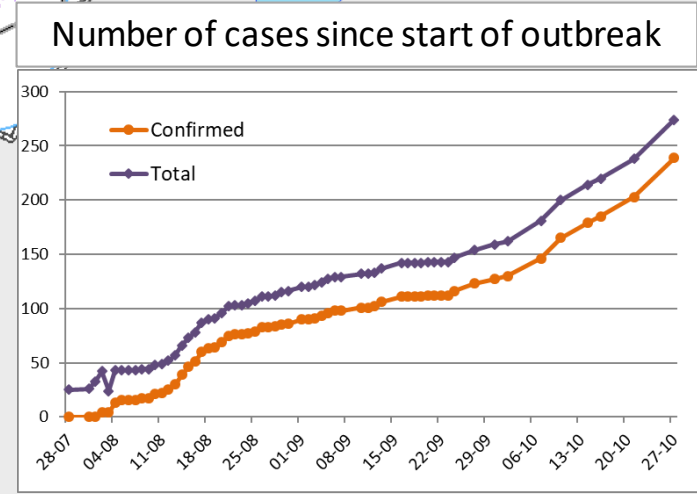

DRC - Ebola Virus Disease Outbreak – Epidemiological Situation

Ebola cases (as of 28/10)	
Total Cases	274
Confirmed	239
Probable	35
Deaths	174

- Airfield/airstrip
- 'ECHO flight'
- Province border
- Coordination structure
- Ebola Treatment Center
- Ebola Test Lab

Population density

- High
- Low

Health zones (HZ)

- Affected HZ
- Possibly affected HZ
- Other HZ

Copyright, European Union, 2018. Map created by ERCC Analytical Team. Sources: ESRI, MSF, OCHA, WHO. The state boundaries and names shown on this map do not imply official endorsement or acceptance by the European Union.