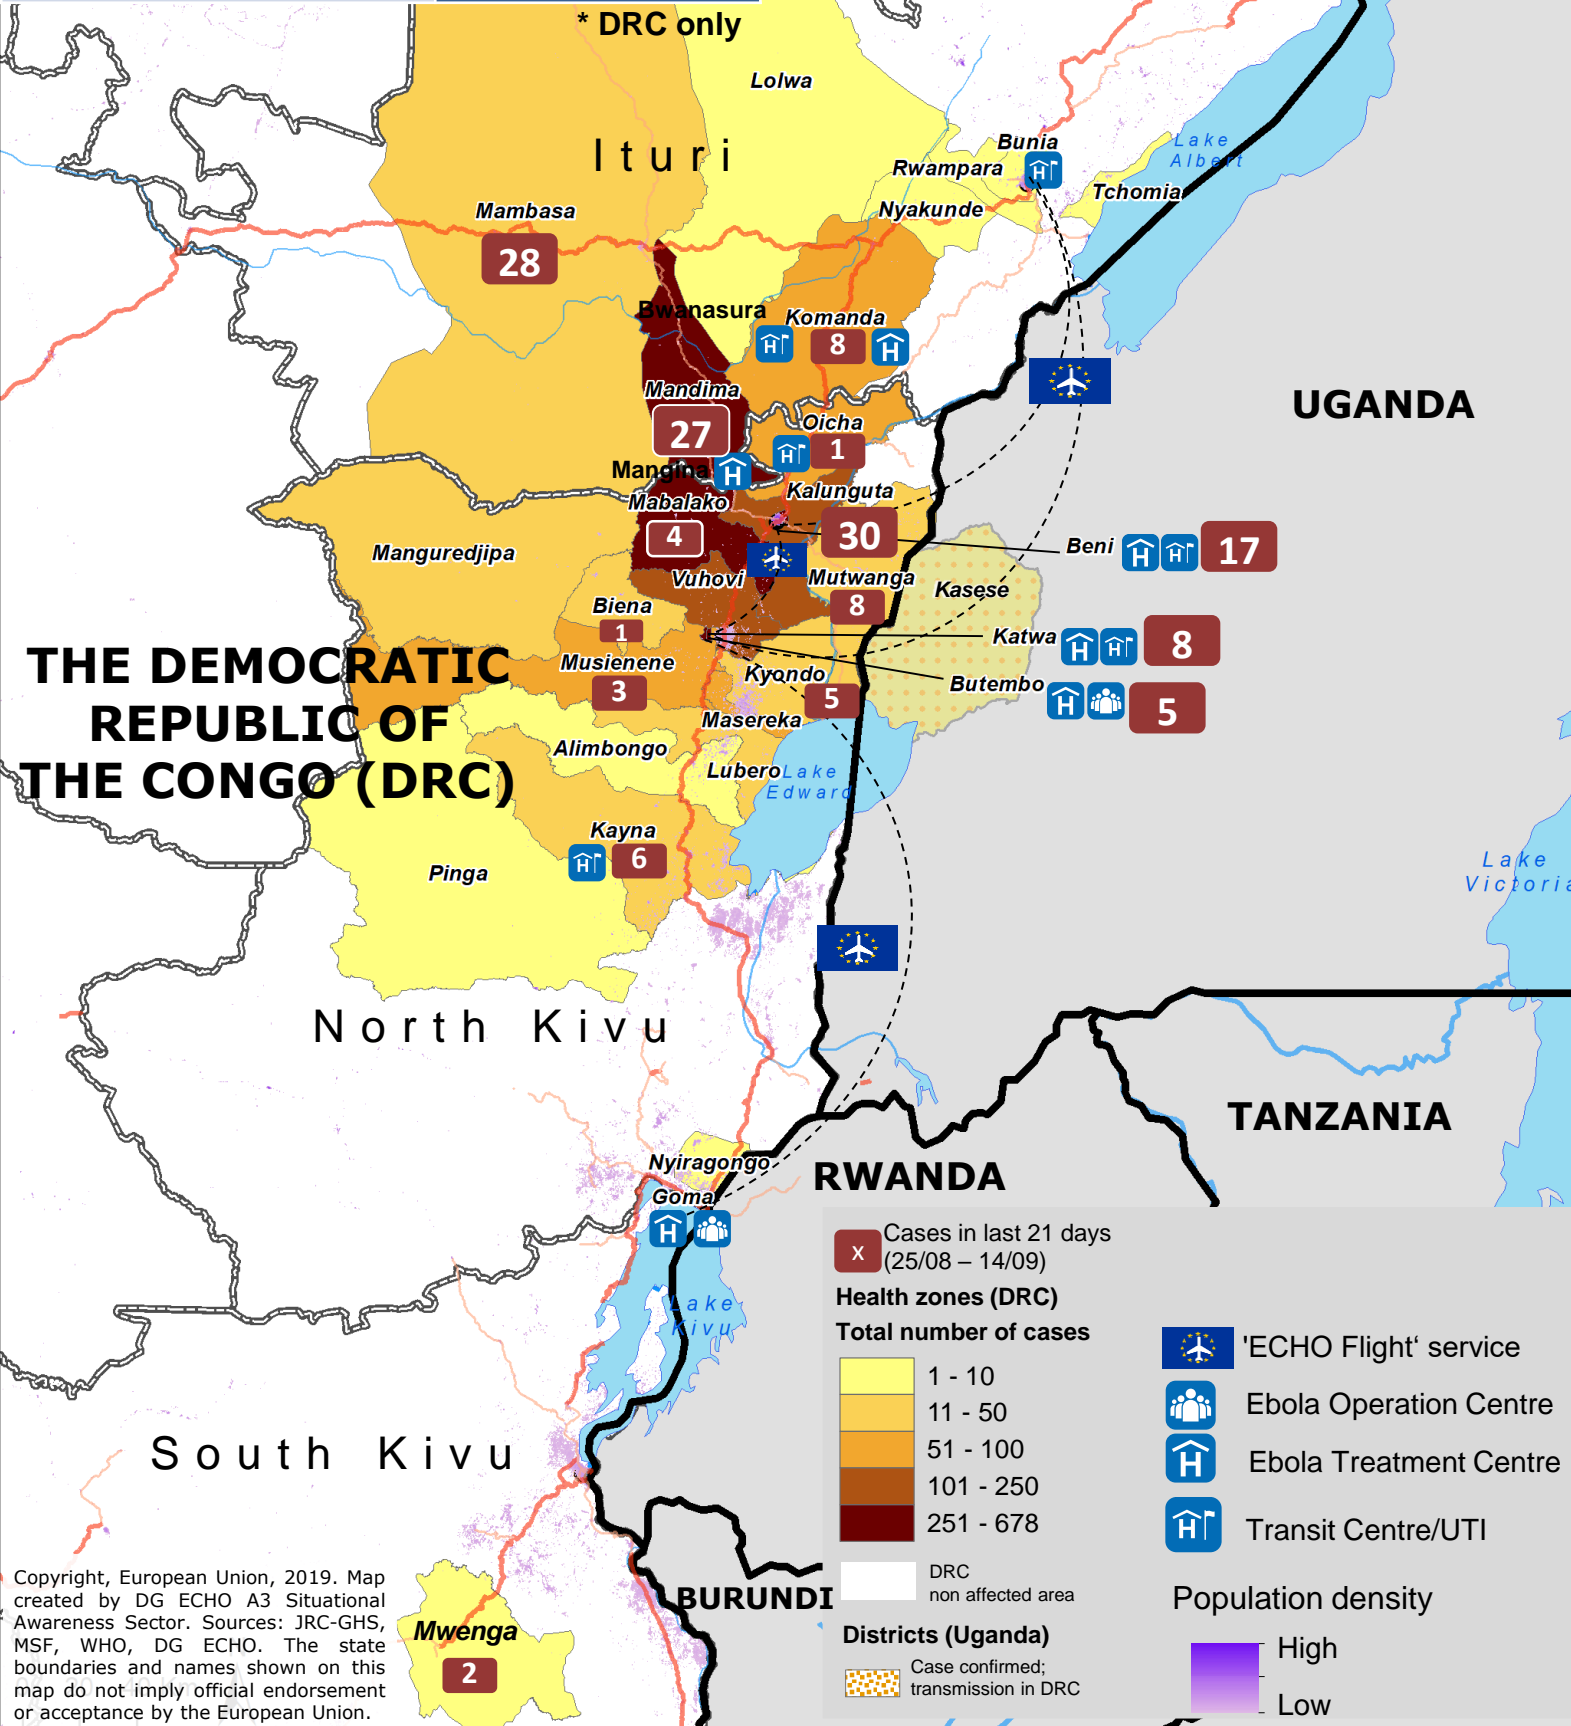

Ebola cases (as of 14/09)	
Total Cases	3 125
Deaths	2 095
Recovered	948 *
Vaccinated	221 579*

Copyright, European Union, 2019. Map created by DG ECHO A3 Situational Awareness Sector. Sources: JRC-GHS, MSF, WHO, DG ECHO. The state boundaries and names shown on this map do not imply official endorsement or acceptance by the European Union.