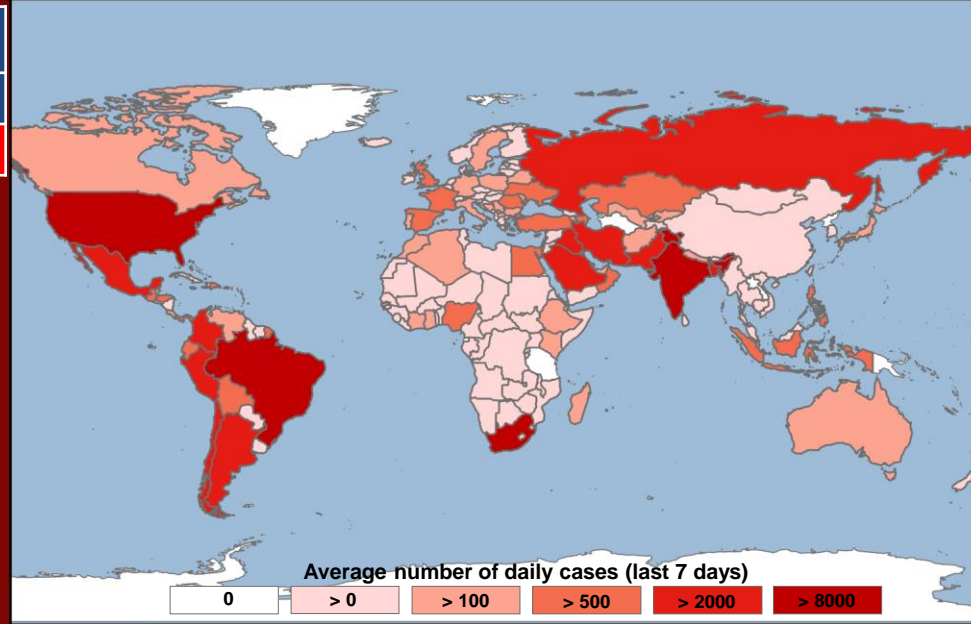

Total COVID-19 cases ¹	
Confirmed cases	13,299,163
Deaths	578,319

COVID-19 cases in EU/EEA and UK ¹	
Confirmed cases	1,596,917
Deaths	179,769

Copyright, European Union, 2020. Map created by DG ECHO A3 Situational Awareness Sector in collaboration with JRC. Sources: ECDC, GISCO. The boundaries and names shown on this map do not imply official endorsement or acceptance by the European Union. [More info on Corona Virus here](#) and on reopening of the EU MS borders [here](#)

² as of 14/07