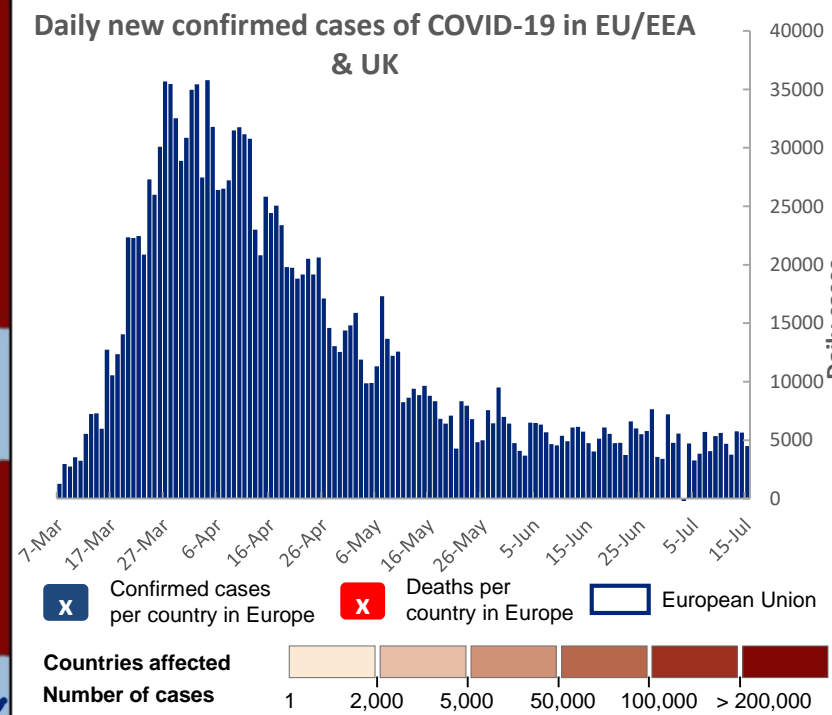

Total COVID-19 cases ¹	
Confirmed cases	13,299,163
Deaths	578,319

COVID-19 cases in EU/EEA and UK ¹	
Confirmed cases	1,596,917
Deaths	179,769

Copyright, European Union, 2020. Map created by DG ECHO A3 Situational Awareness Sector in collaboration with JRC. Sources: ECDC, GISCO. The boundaries and names shown on this map do not imply official endorsement or acceptance by the European Union. [More info on Corona Virus here](#) and on reopening of the EU MS borders [here](#)