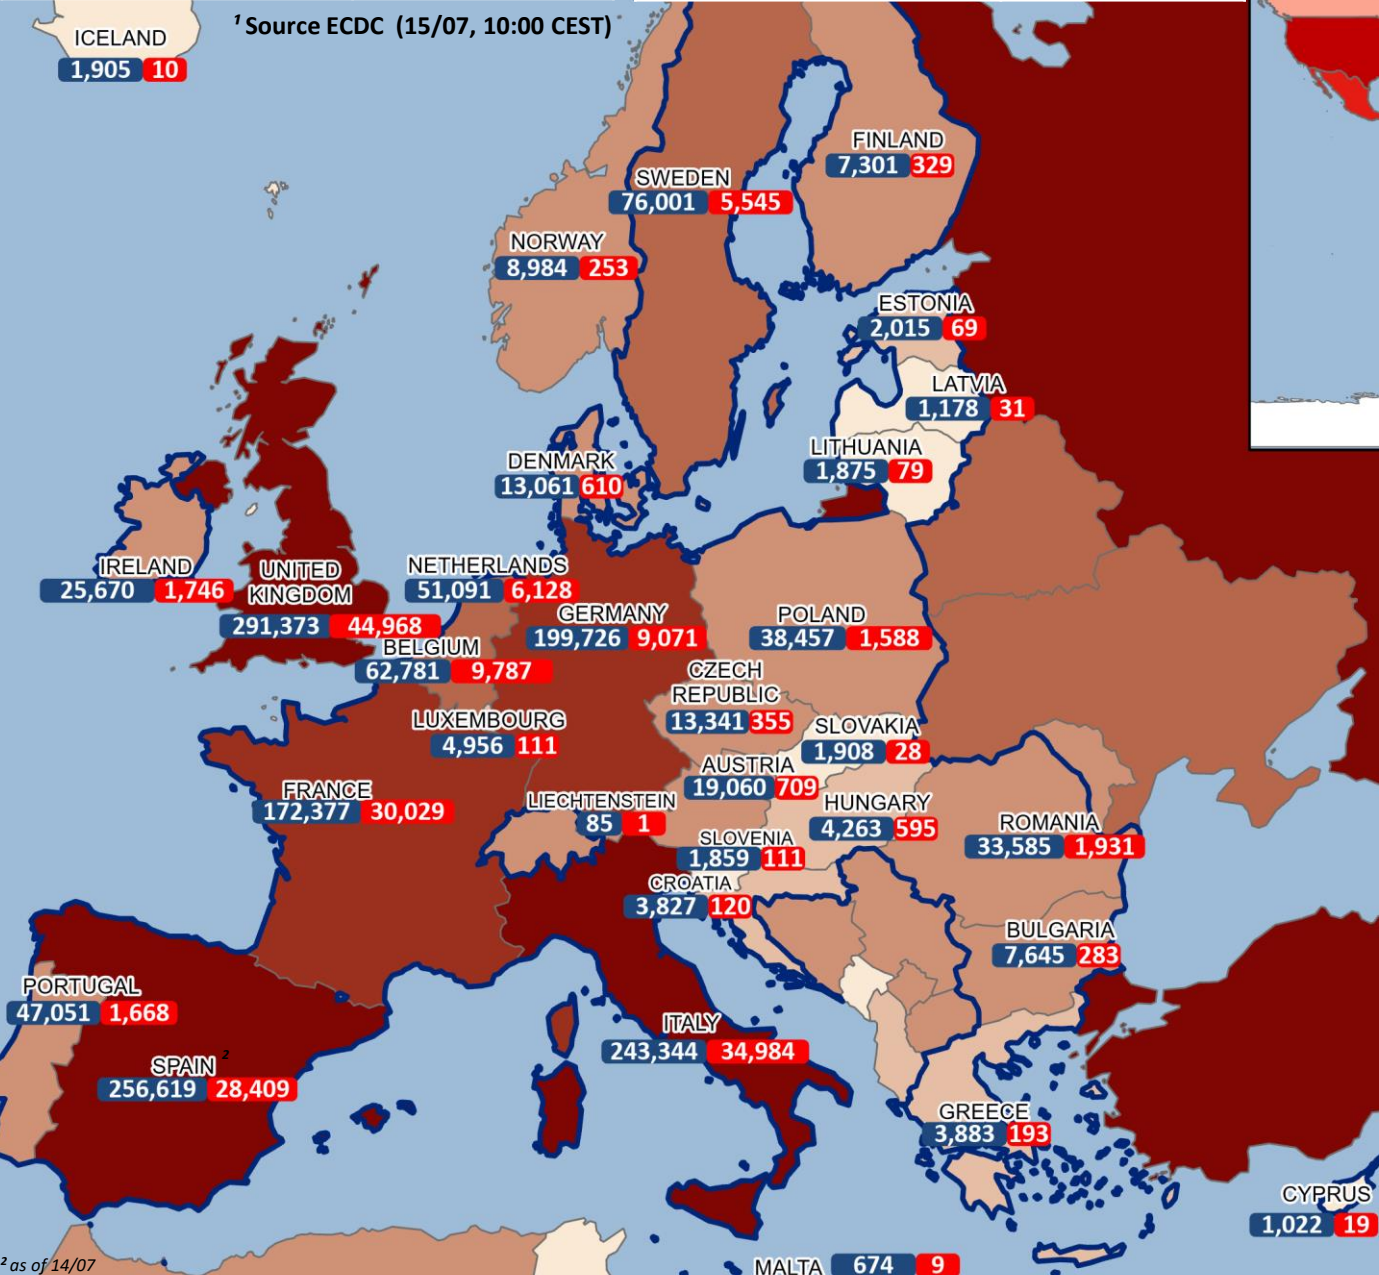

Total COVID-19 cases ¹	
Confirmed cases	13,299,163
Deaths	578,319

COVID-19 cases in EU/EEA and UK ¹	
Confirmed cases	1,596,917
Deaths	179,769

Copyright, European Union, 2020. Map created by DG ECHO A3 Situational Awareness Sector in collaboration with JRC. Sources: ECDC, GISCO. The boundaries and names shown on this map do not imply official endorsement or acceptance by the European Union. [More info on Corona Virus here](#) and on reopening of the EU MS borders [here](#)