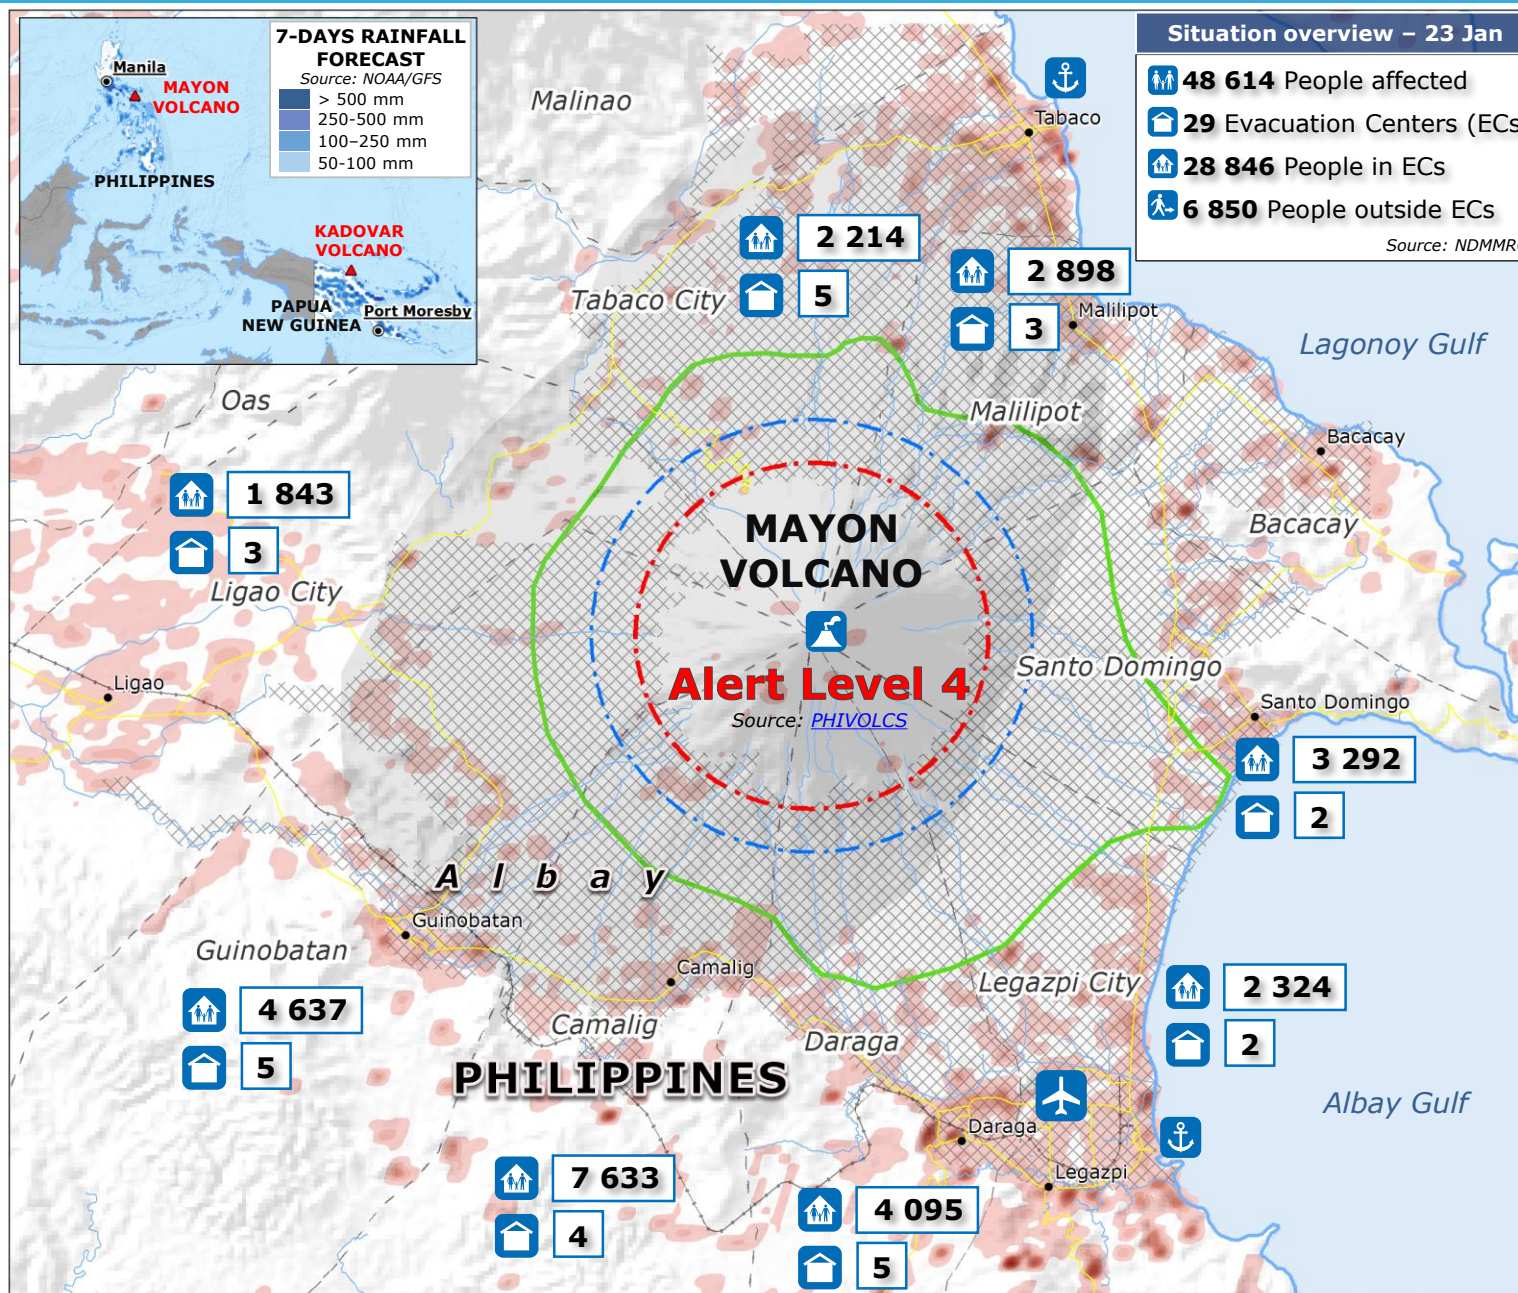

# Philippines, Papua New Guinea | Volcanic eruptions

**Mayon Volcano**

- 8 Km** Permanent Danger Zone
- 10 Km** Danger Zone

**VOLCANIC HAZARD OF MAYON VOLCANO**

- Area prone to Lahar
- Area prone to Pyroclastic flow
- Area prone to Heavy Ash Fallout

**POPULATION**  
Number of Inhabitants per cell. (250x250 m)  
Source: JRC GHSL

0 2 500 5 000

- Port
- Airport
- Province Boundary