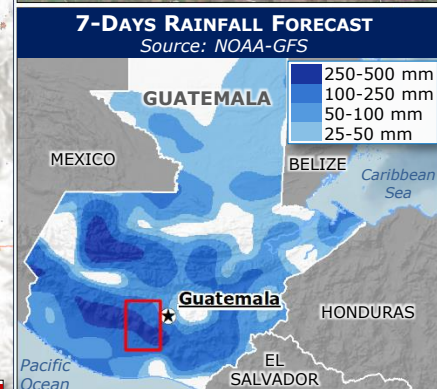

# Guatemala | Fuego Volcano Eruption

### IMPACT OVERVIEW as of 8 June

Source: CONRED, DG ECHO

- 109 Fatalities
- 58 People injured
- 197 People missing
- 12 407 People evacuated
- 4 175 People in shelters
- 22 Shelters
- 1 713 617 People potentially at risk

### Copernicus EMSR289

Activation date: 4 June

- Fuego Volcano
- Other volcano
- Lava flow
- Estimation of damaged building (Source: UNITAR)
- Bridge destroyed
- Shelters
- Pyroclastic flow detected by Copernicus
- Ash plume detected by Copernicus
- Not analysed area
- Covered area (completed)
- Covered area (planned)
- Settlement
- Major road