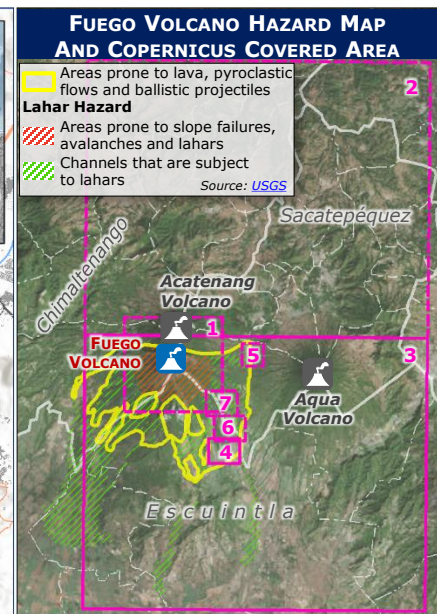

# Guatemala | Fuego Volcano Eruption

### IMPACT OVERVIEW as of 8 June

Source: CONRED, DG ECHO

- 109 Fatalities
- 58 People injured
- 197 People missing
- 12 407 People evacuated
- 4 175 People in shelters
- 22 Shelters
- 1 713 617 People potentially at risk

### Copernicus EMSR289

Activation date: 4 June

- Fuego Volcano
- Other volcano
- Lava flow
- Estimation of damaged building (Source: UNITAR)
- Bridge destroyed
- Shelters
- Pyroclastic flow detected by Copernicus
- Ash plume detected by Copernicus
- Not analysed area
- Covered area (completed)
- Covered area (planned)
- Settlement
- Major road