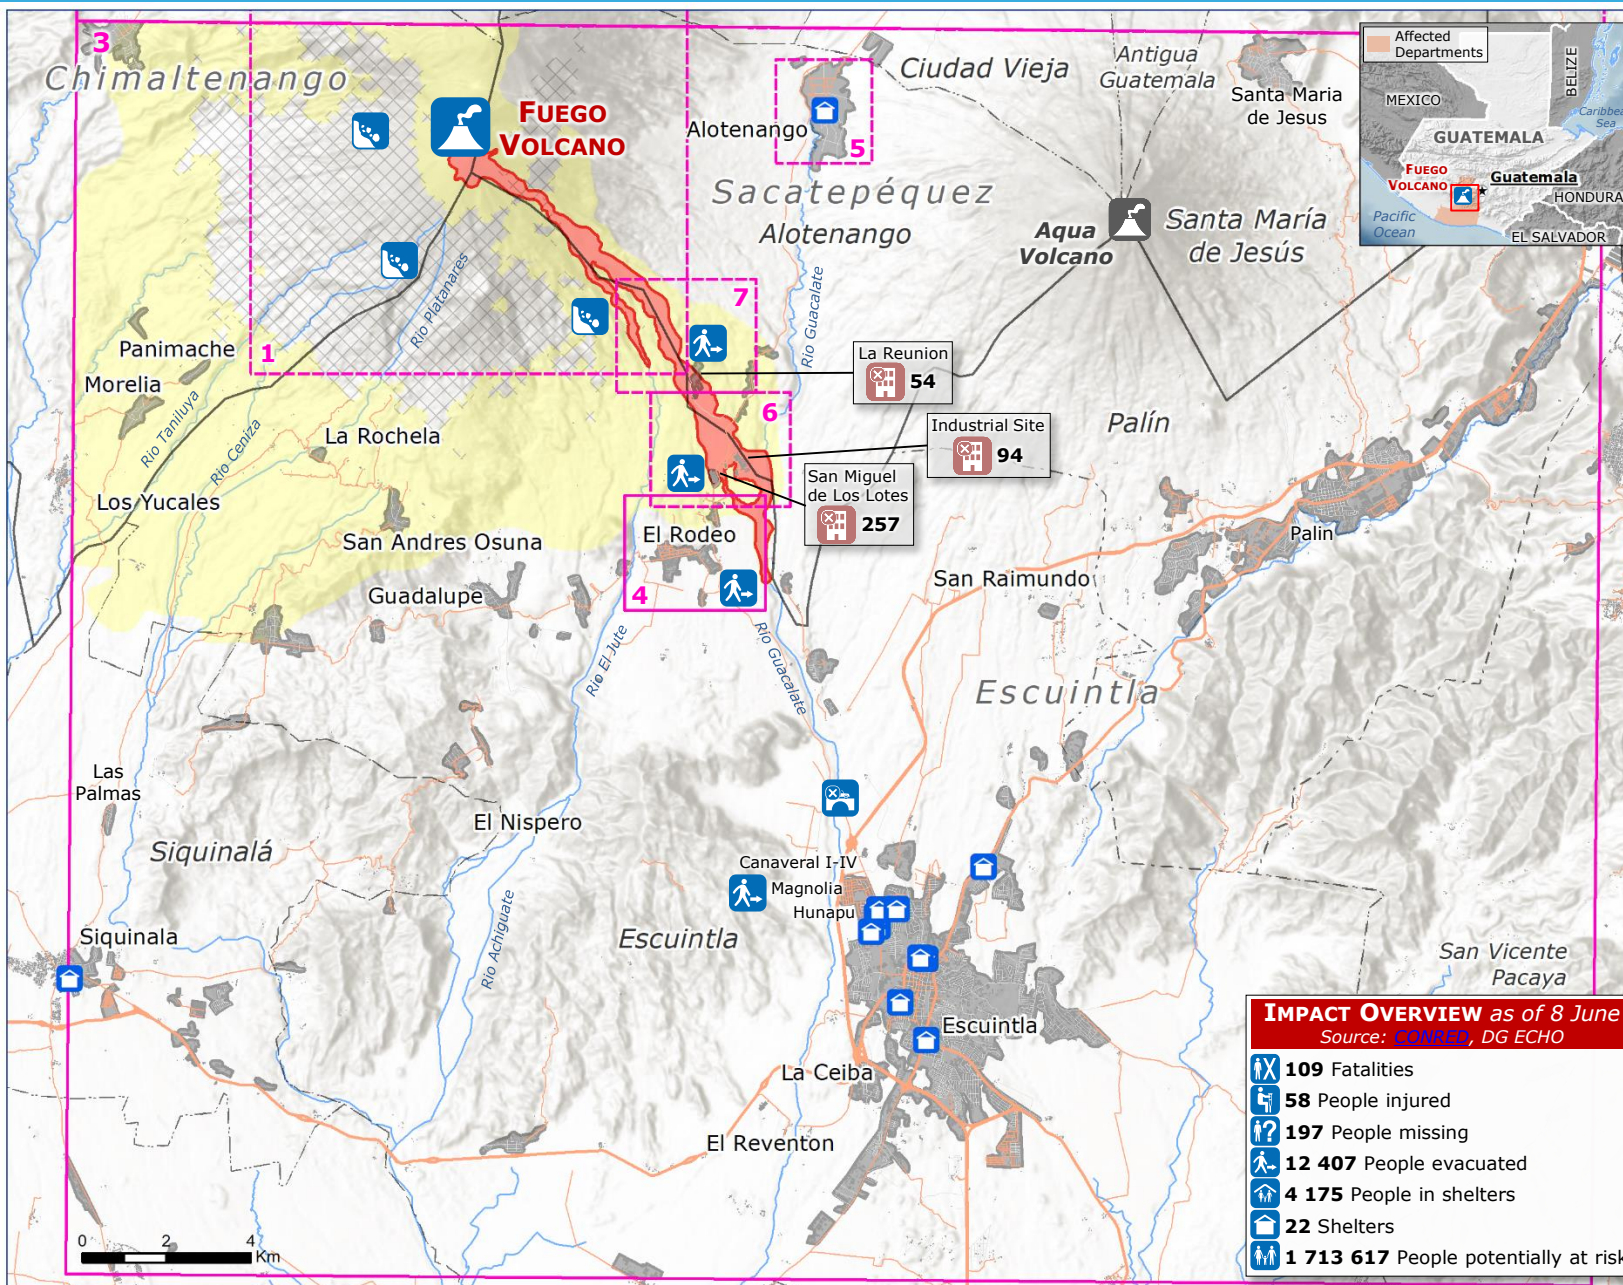

# Guatemala | Fuego Volcano Eruption

### IMPACT OVERVIEW as of 8 June

Source: CONRED, DG ECHO

- 109 Fatalities
- 58 People injured
- 197 People missing
- 12 407 People evacuated
- 4 175 People in shelters
- 22 Shelters
- 1 713 617 People potentially at risk

### Copernicus EMSR289

Activation date: 4 June

- Fuego Volcano
- Other volcano
- Lava flow
- Estimation of damaged building (Source: UNITAR)
- Bridge destroyed
- Shelters
- Pyroclastic flow detected by Copernicus
- Ash plume detected by Copernicus
- Not analysed area
- Covered area (completed)
- Covered area (planned)
- Settlement
- Major road