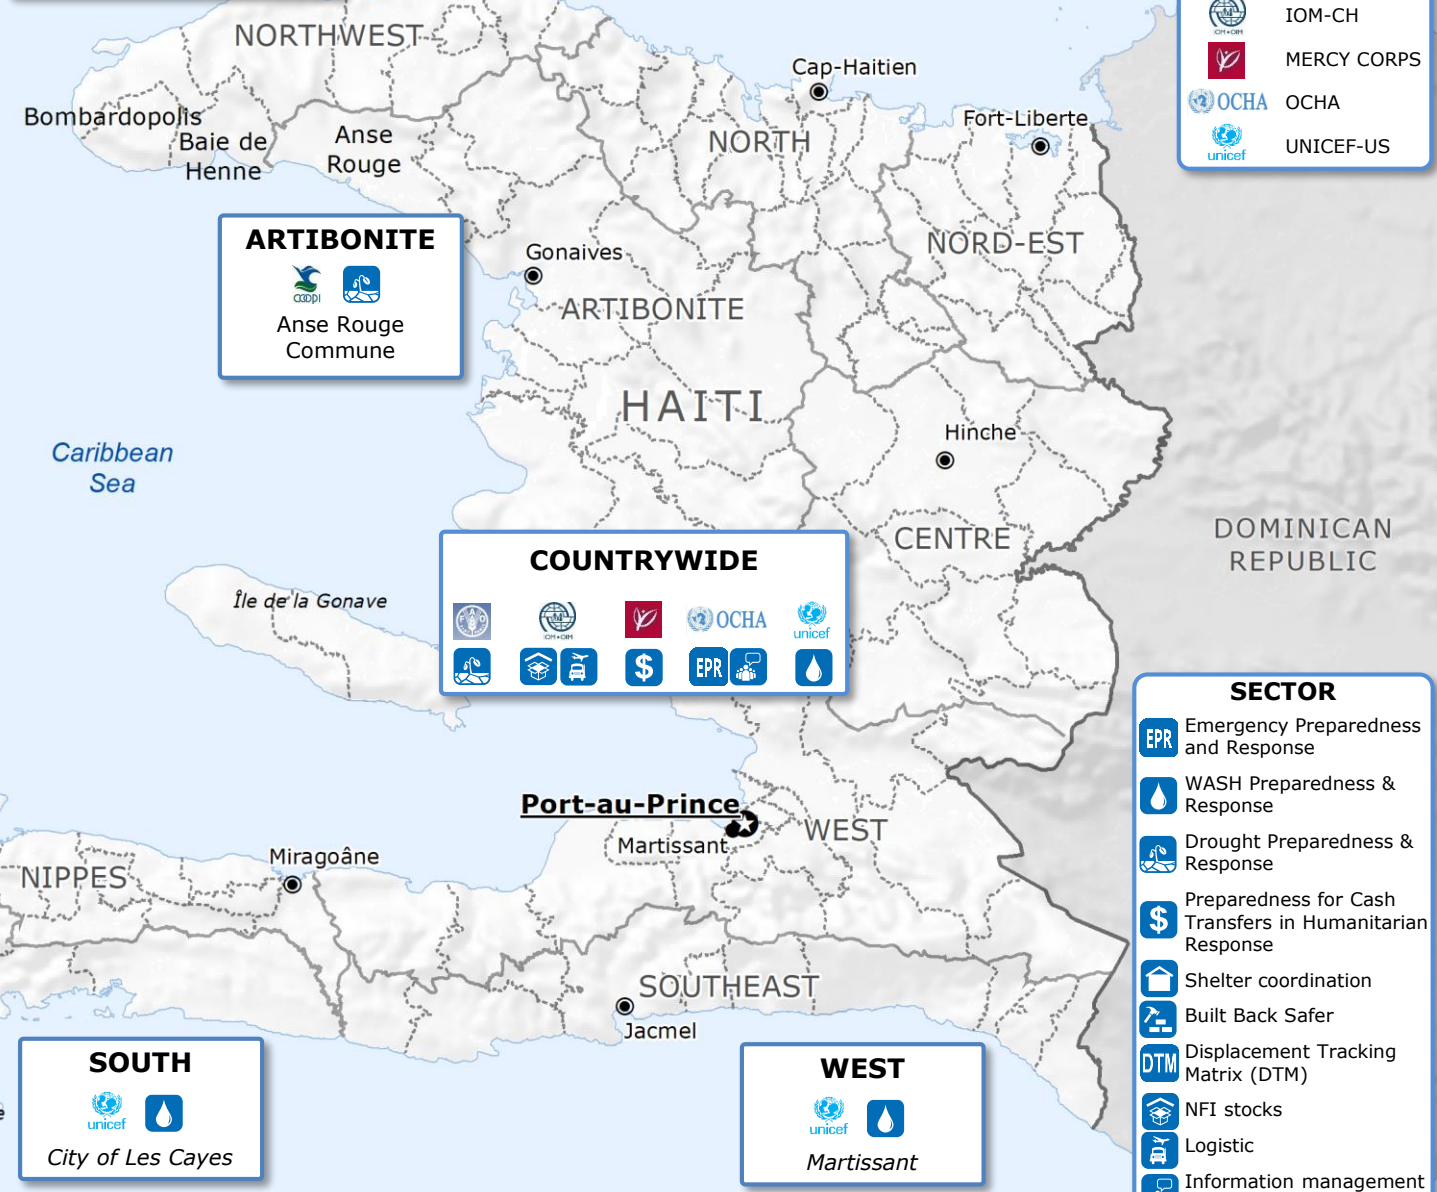

HAITI | Disaster Preparedness

NORTHWEST

Bombardopolis and Baie de Henne Commune

ARTIBONITE

Anse Rouge Commune

COUNTRYWIDE

PARTNER

- ACTED
- COOPI
- FAO
- IOM-CH
- MERCY CORPUS
- OCHA
- UNICEF-US

GRAND'ANSE

City of Jeremie

GRAND'ANSE

Jeremie

GRAND'ANSE

Beaumont, Pestel, Corail and Les Irois Commune

SOUTH

City of Les Cayes

WEST

Martissant

SECTOR

- Emergency Preparedness and Response
- WASH Preparedness & Response
- Drought Preparedness & Response
- Preparedness for Cash Transfers in Humanitarian Response
- Shelter coordination
- Built Back Safer
- Displacement Tracking Matrix (DTM)
- NFI stocks
- Logistic
- Information management & Advocacy