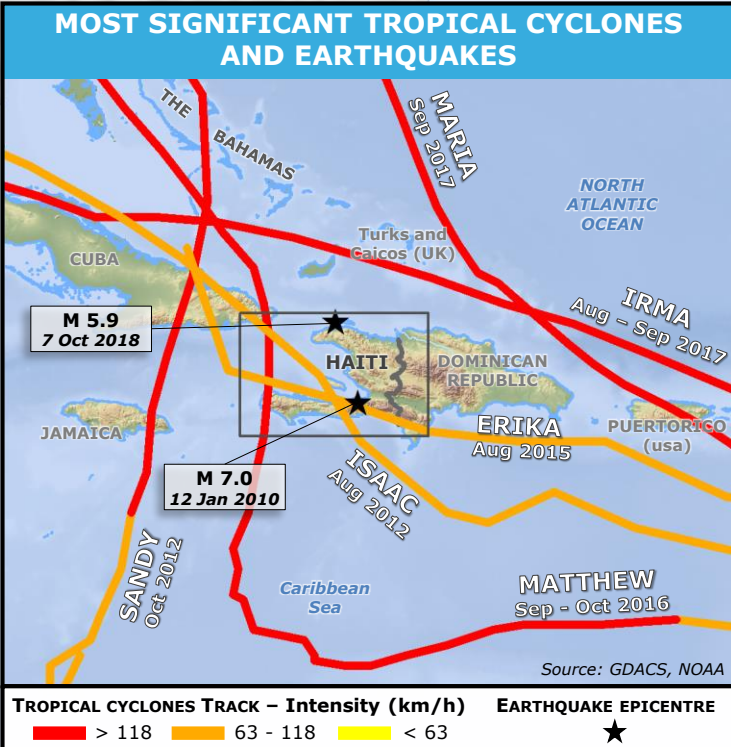

HAITI | Disaster Preparedness

NORTHWEST

Bombardopolis and Baie de Henne Commune

ARTIBONITE

Anse Rouge Commune

COUNTRYWIDE

PARTNER

- ACTED
- COOPI
- FAO
- IOM-CH
- MERCY CORPUS
- OCHA
- UNICEF-US

GRAND'ANSE

City of Jeremie

GRAND'ANSE

Jeremie

GRAND'ANSE

Beaumont, Pestel, Corail and Les Irois Commune

SOUTH

City of Les Cayes