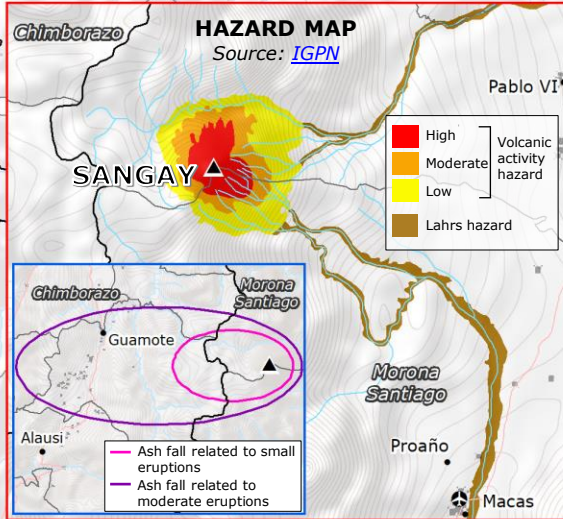

Ecuador | Sangay volcano activity

290
Health affected people
24,557
Affected farmers
114,228 ha
Affected crops
 Source: [Government of Ecuador](#)

- Since June 2020, the eruptive process of **Sangay** volcano has registered high to very high levels of activity. Ashfalls continue to be registered in several areas of the country.
- The Ecuadorian Red Cross has activated its **Early Action Protocol** (funded by **DG ECHO**), delivering the following to Chimborazo province: 1,000 family health protection kits, 1,000 livelihoods protection kits, as well as dissemination of key messages on self-protection measures.

Sangay volcano
 Active volcano
 Observed ash as of 1 Oct at 7:00 UTC
 Source: [NOAA-Washington VAAC](#)
Hectares of crop affected per Canton
 12,001 – 21,600
 6,001 – 12,000
 501 – 6,000
 67 – 500

Populated area
 Source: [JRC-GHSL](#)
Name Most affected village
 Canton limit
 Province border
 Railway
 Airport