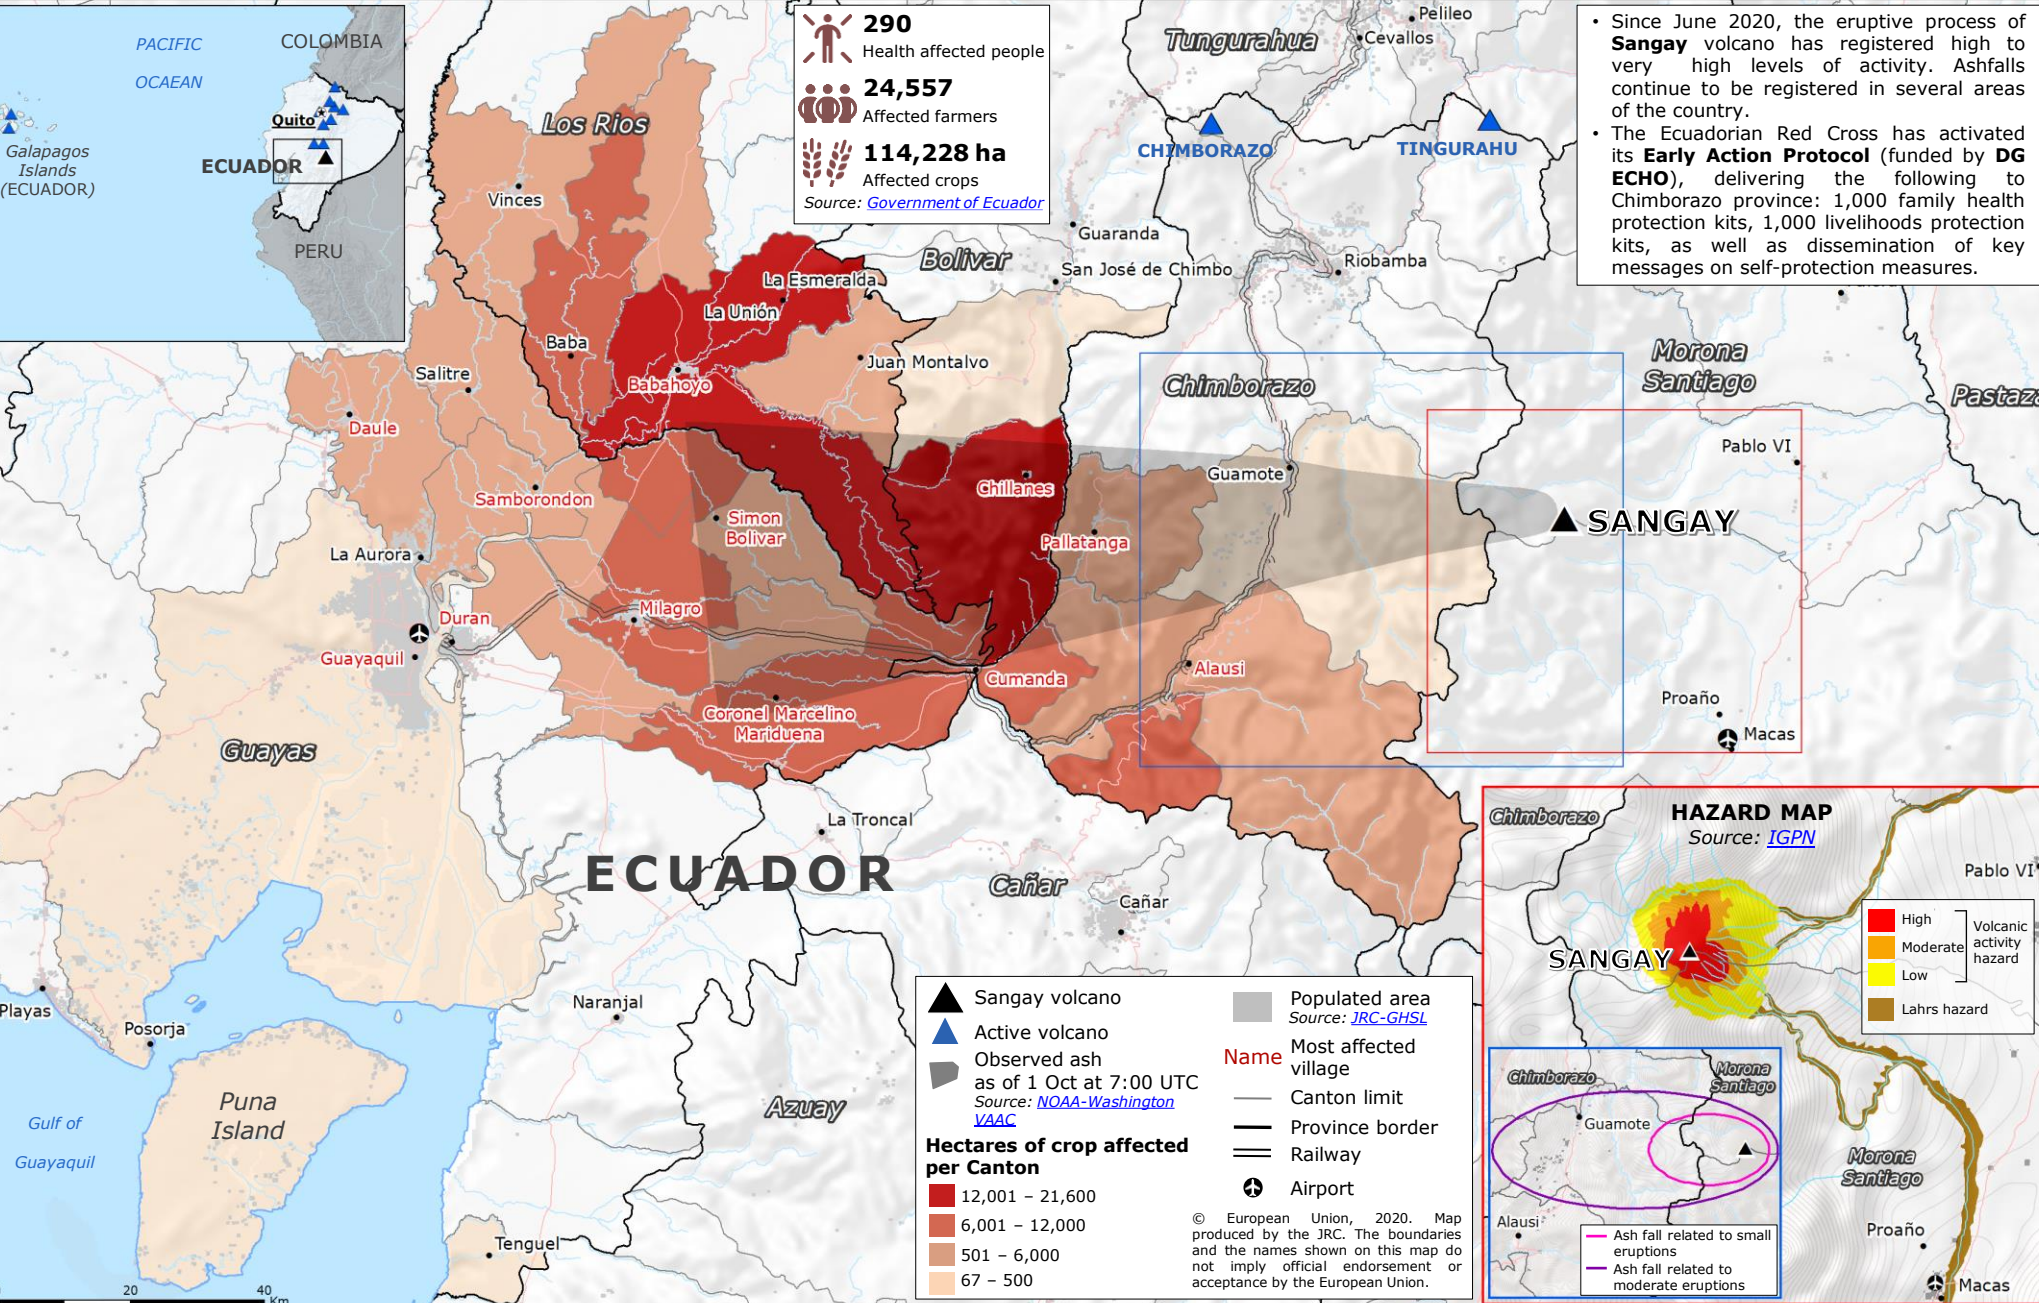

Ecuador | Sangay volcano activity

290
Health affected people
24,557
Affected farmers
114,228 ha
Affected crops
 Source: [Government of Ecuador](#)

- Since June 2020, the eruptive process of **Sangay** volcano has registered high to very high levels of activity. Ashfalls continue to be registered in several areas of the country.
- The Ecuadorian Red Cross has activated its **Early Action Protocol** (funded by **DG ECHO**), delivering the following to Chimborazo province: 1,000 family health protection kits, 1,000 livelihoods protection kits, as well as dissemination of key messages on self-protection measures.

Sangay volcano
 Active volcano
 Observed ash as of 1 Oct at 7:00 UTC
 Source: [NOAA-Washington VAAC](#)
Hectares of crop affected per Canton
 12,001 – 21,600
 6,001 – 12,000
 501 – 6,000
 67 – 500

Populated area
 Source: [JRC-GHSL](#)
Name Most affected village
 Canton limit
 Province border
 Railway
 Airport

© European Union, 2020. Map produced by the JRC. The boundaries and the names shown on this map do not imply official endorsement or acceptance by the European Union.