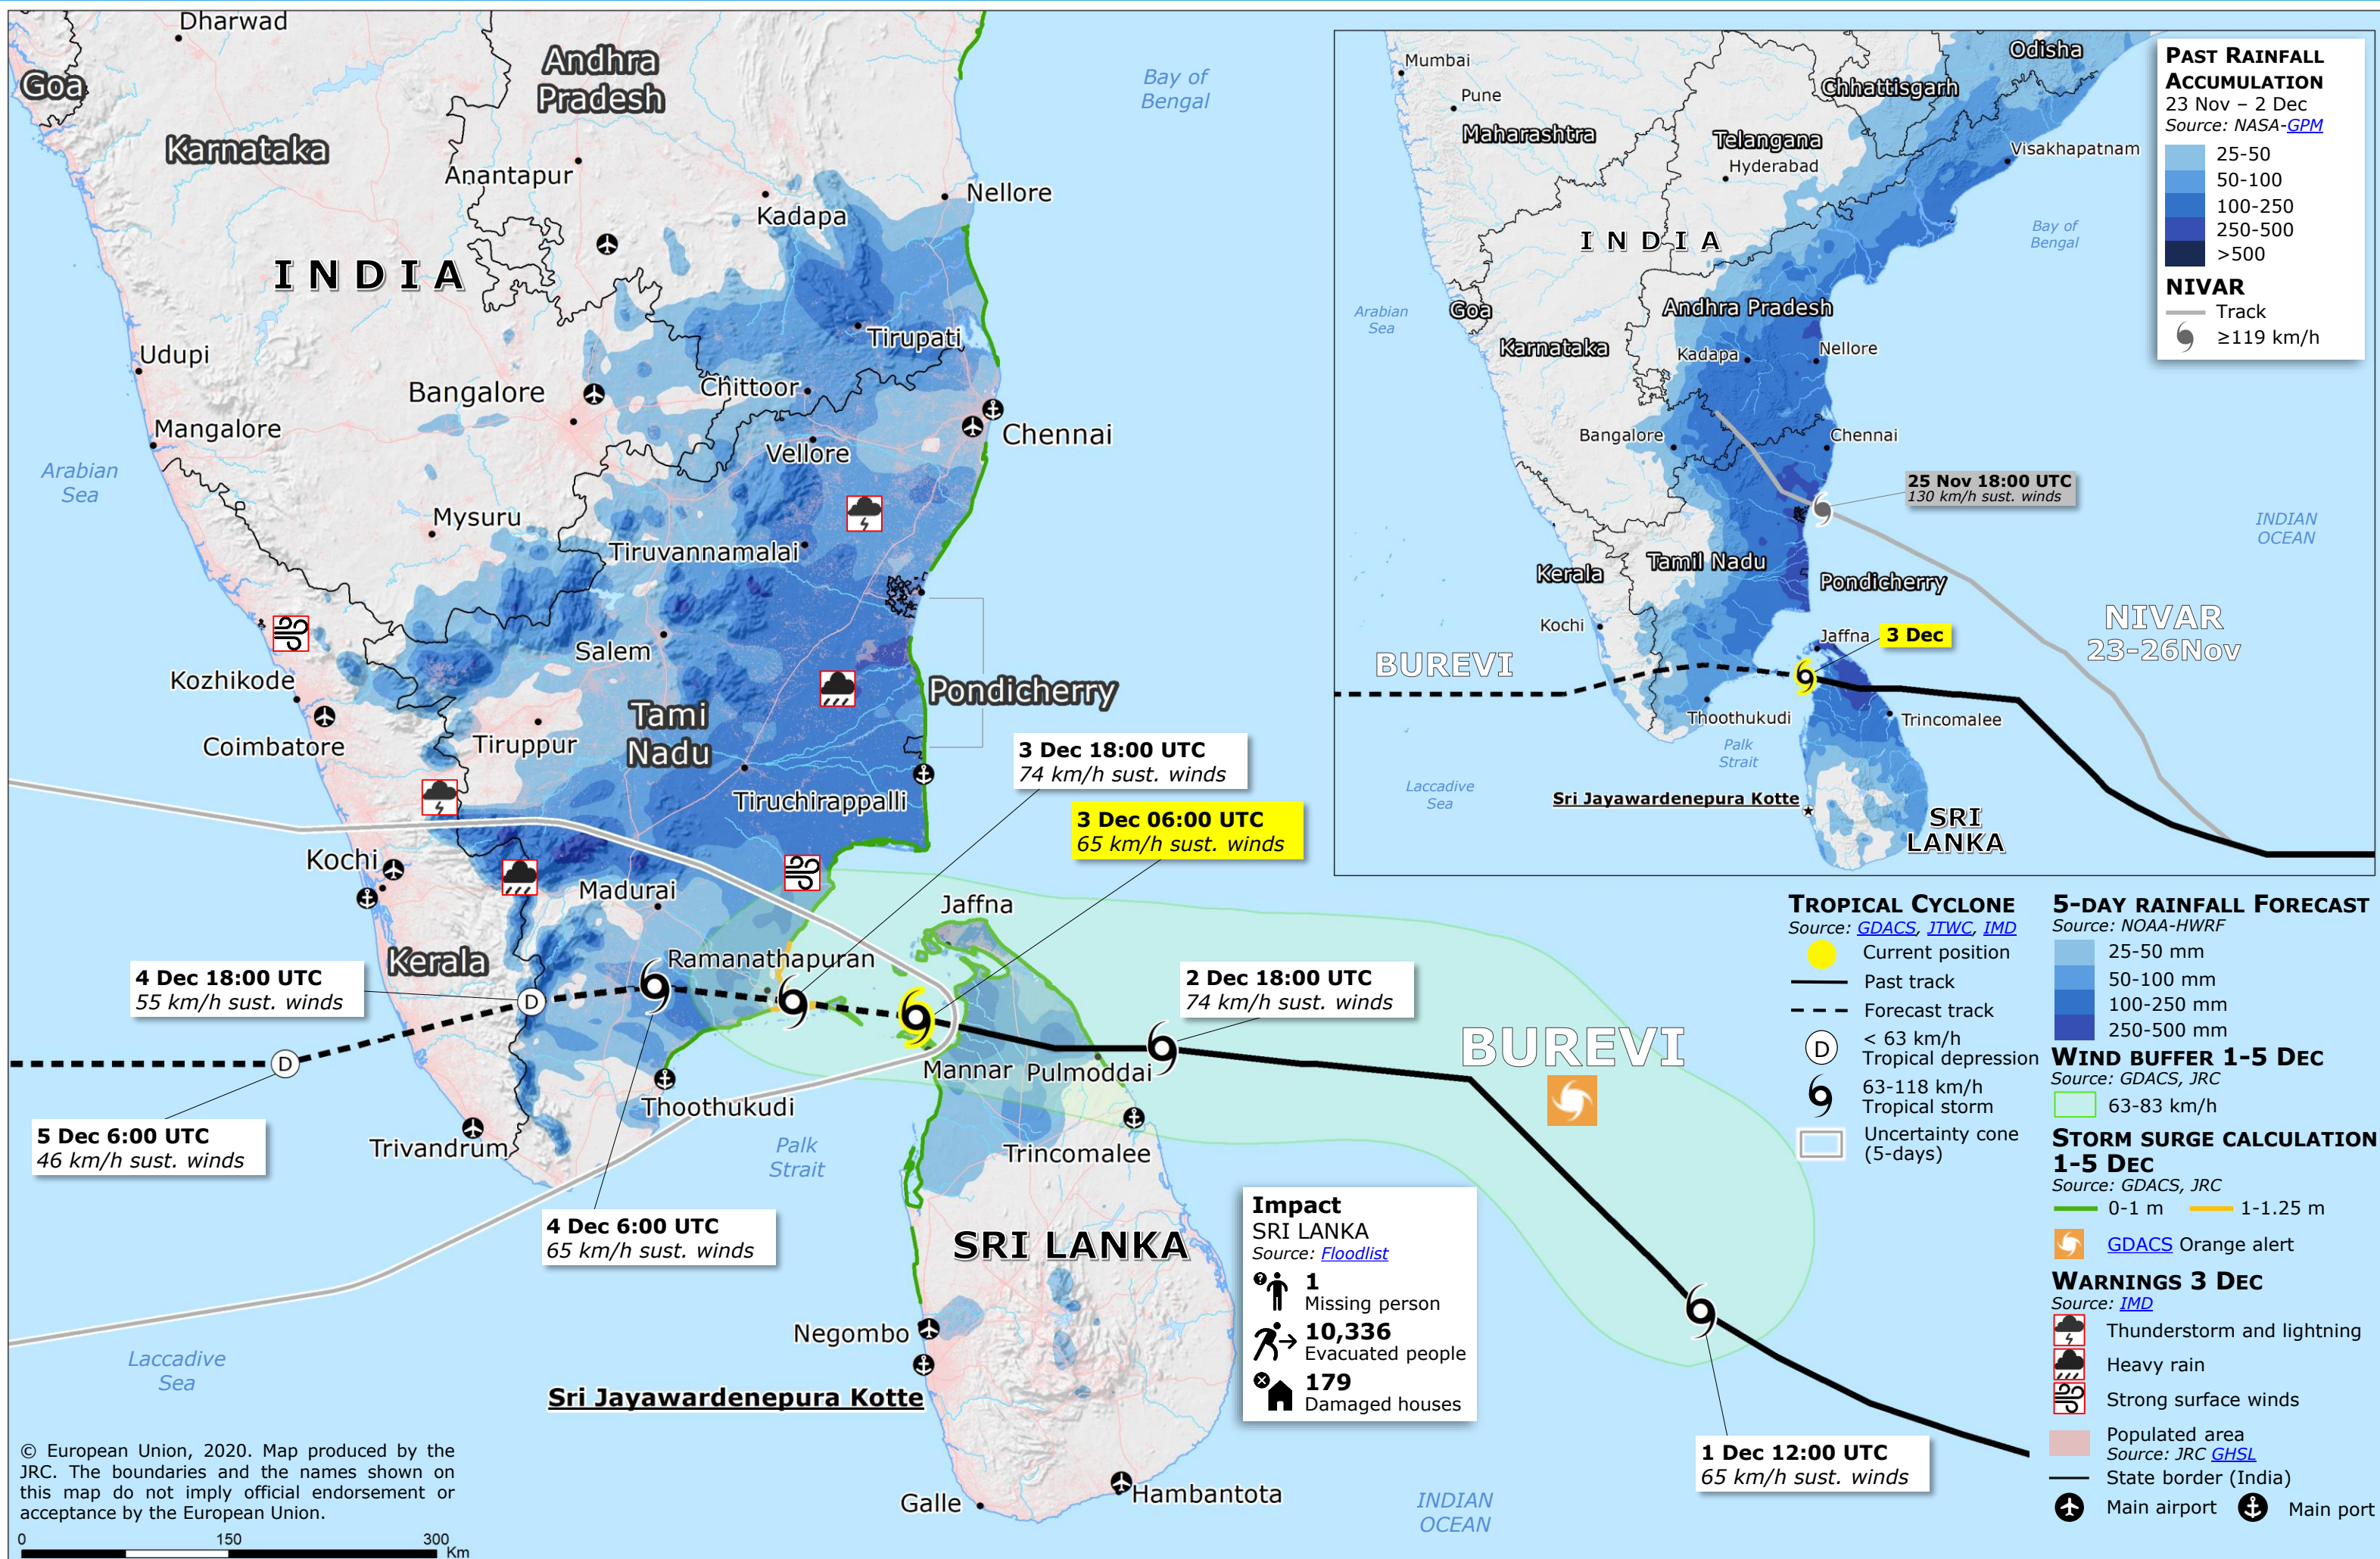

India, Sri Lanka | Tropical Cyclone BUREVI

© European Union, 2020. Map produced by the JRC. The boundaries and the names shown on this map do not imply official endorsement or acceptance by the European Union.

0 150 300 Km