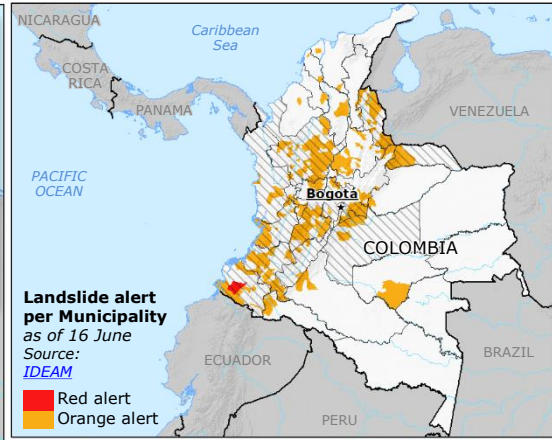

© European Union, 2021. Map produced by JRC. The boundaries and the names shown on this map do not imply official endorsement or acceptance by the European Union.