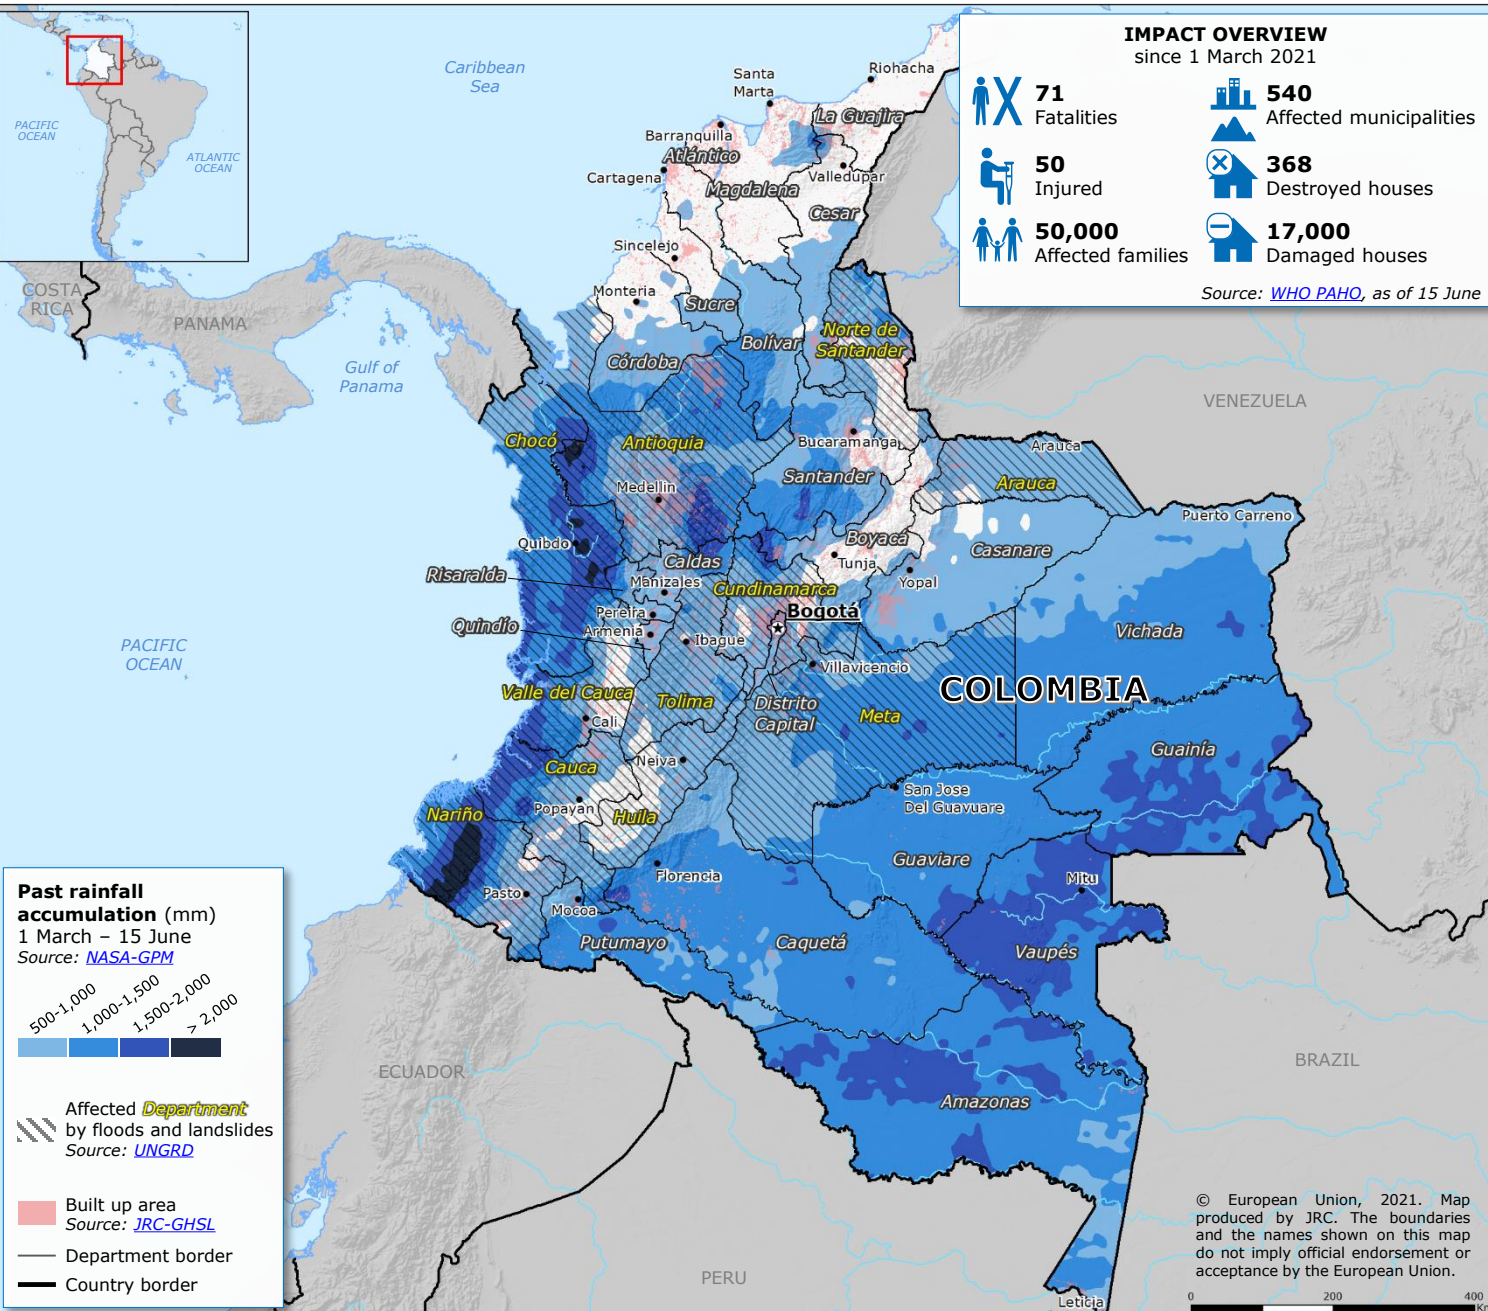

Colombia | Floods and landslides since March 2021

IMPACT OVERVIEW
since 1 March 2021

71 Fatalities	540 Affected municipalities
50 Injured	368 Destroyed houses
50,000 Affected families	17,000 Damaged houses

Source: [WHO PAHO](#), as of 15 June

© European Union, 2021. Map produced by JRC. The boundaries and the names shown on this map do not imply official endorsement or acceptance by the European Union.