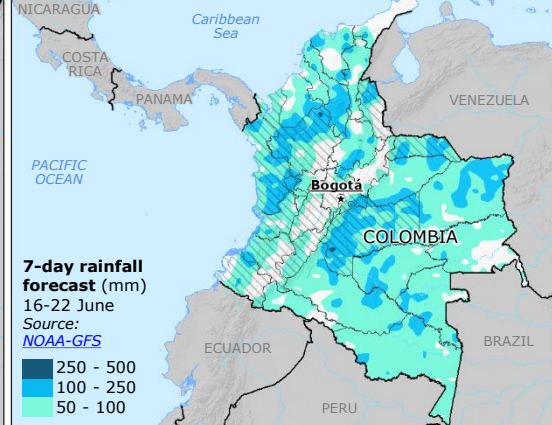

© European Union, 2021. Map produced by JRC. The boundaries and the names shown on this map do not imply official endorsement or acceptance by the European Union.