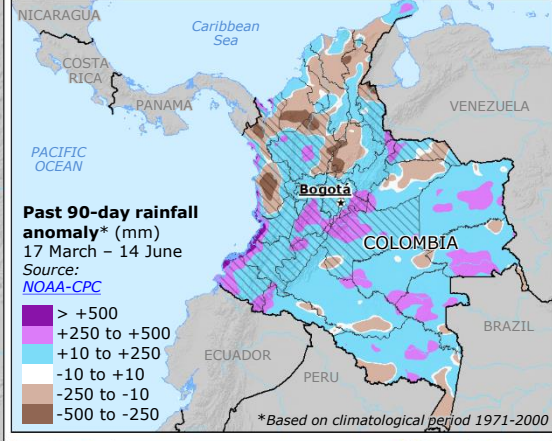

© European Union, 2021. Map produced by JRC. The boundaries and the names shown on this map do not imply official endorsement or acceptance by the European Union.