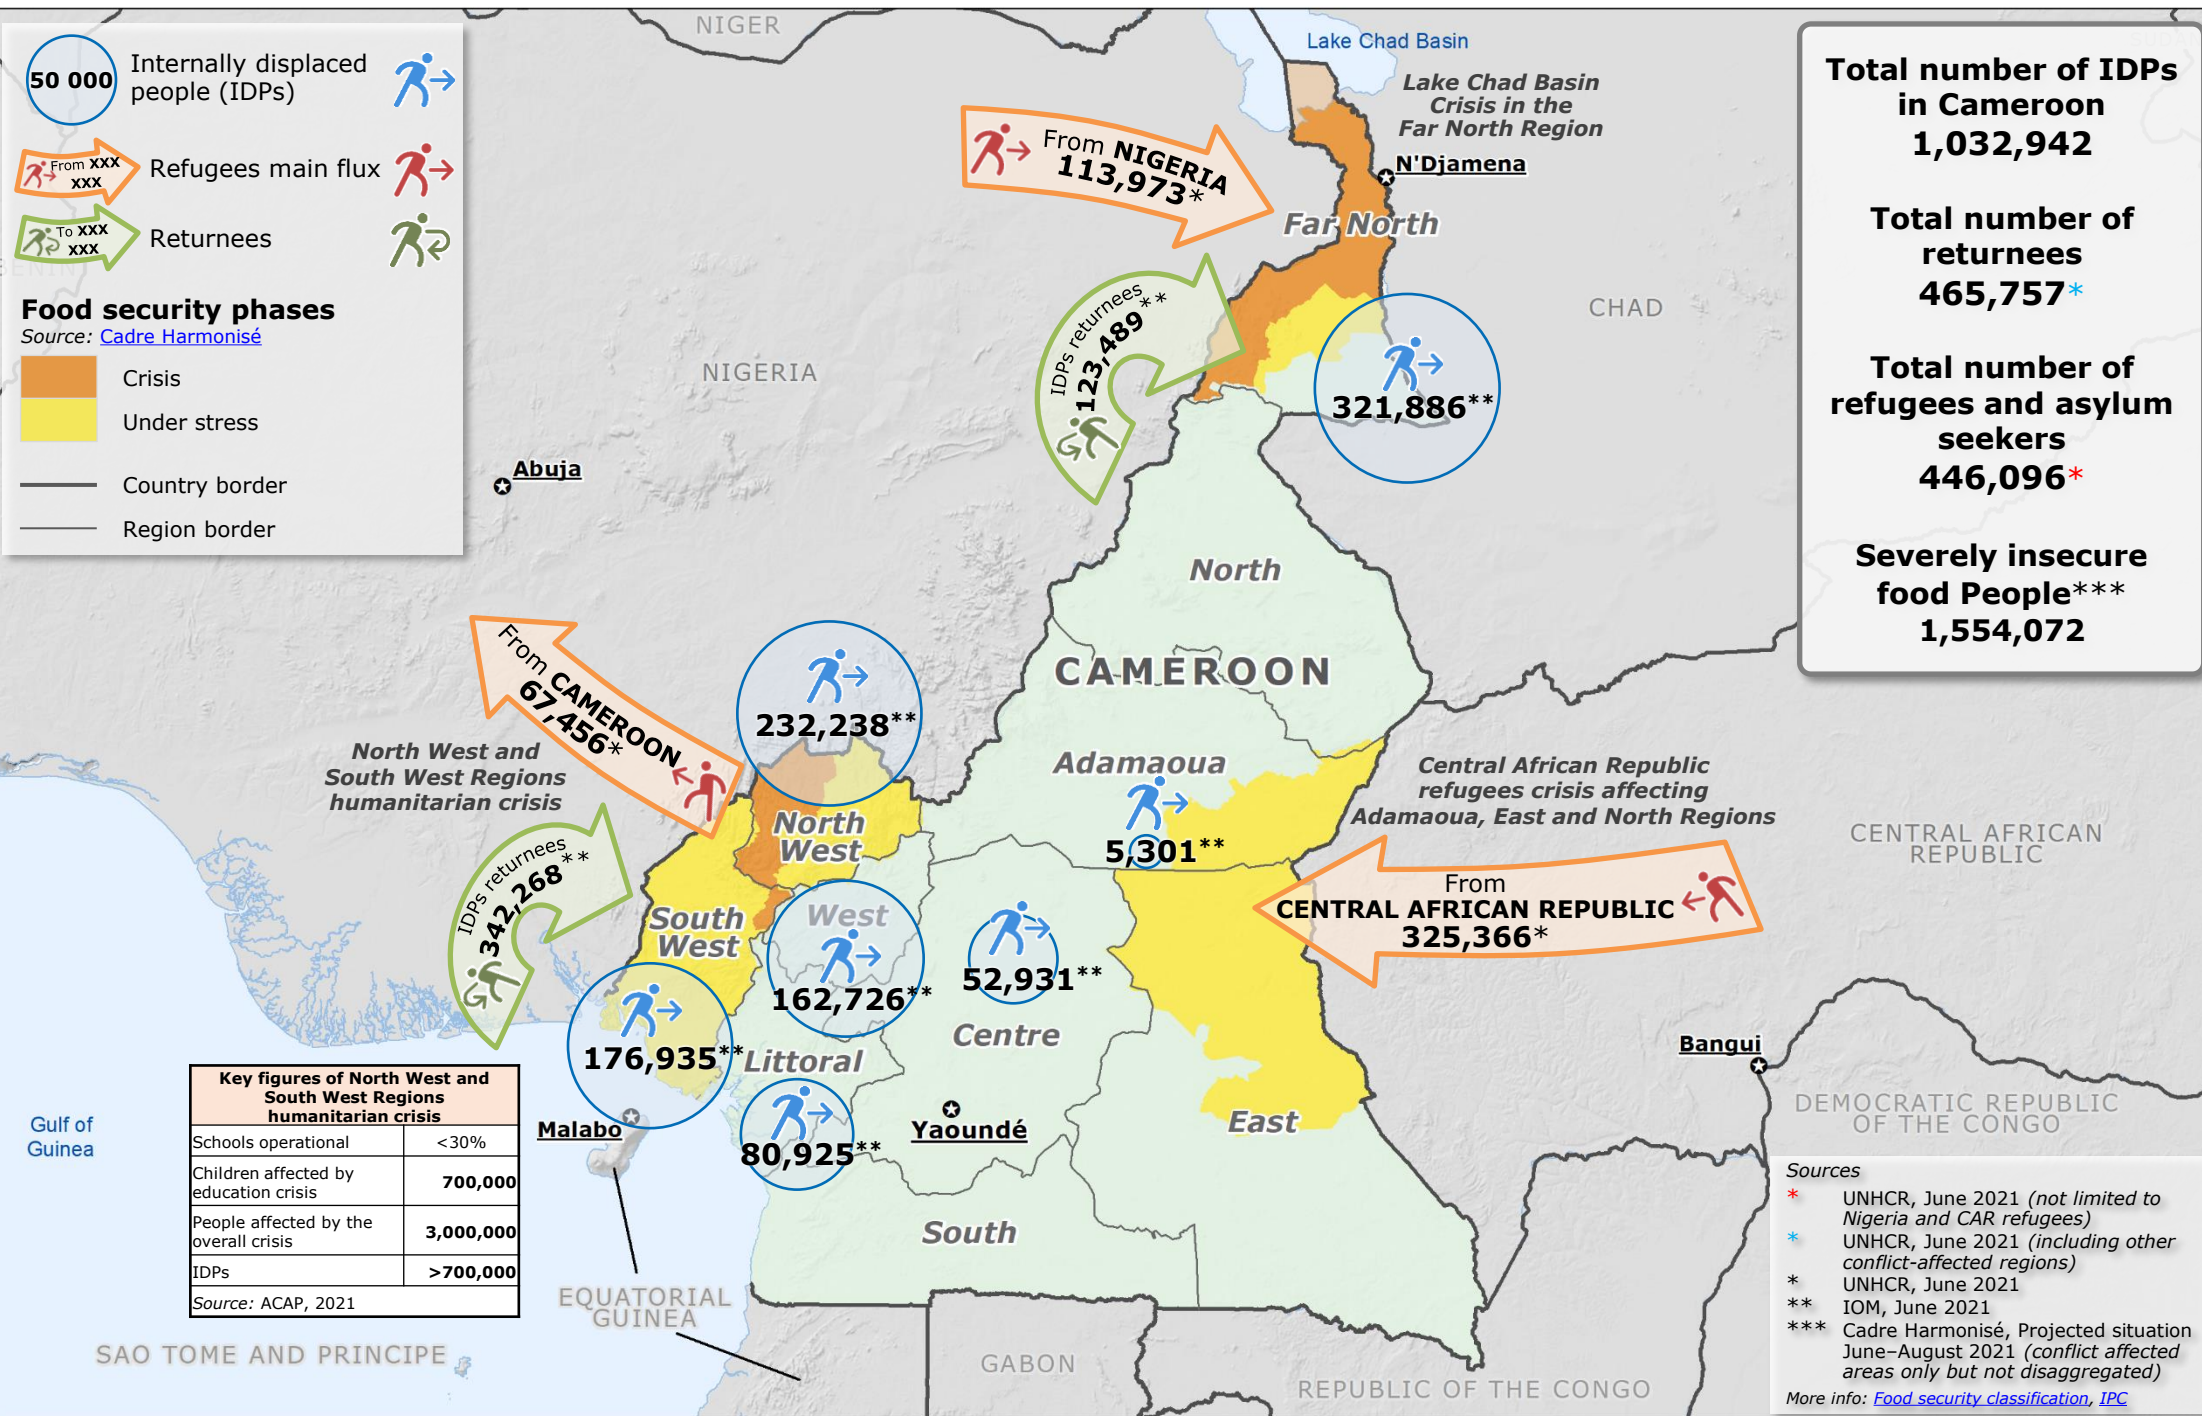

Cameroon | Complex Crisis (July 2021)

50 000 Internally displaced people (IDPs)

From XXX
XXX Refugees main flux

To XXX
XXX Returnees

Food security phases
Source: [Cadre Harmonisé](#)

Crisis

Under stress

Country border

Region border

Total number of IDPs in Cameroon
1,032,942

Total number of returnees
465,757*

Total number of refugees and asylum seekers
446,096*

Severely insecure food People***
1,554,072

Key figures of North West and South West Regions humanitarian crisis

Schools operational	<30%
Children affected by education crisis	700,000
People affected by the overall crisis	3,000,000
IDPs	>700,000

Source: ACAP, 2021

Sources

- * UNHCR, June 2021 (not limited to Nigeria and CAR refugees)
- * UNHCR, June 2021 (including other conflict-affected regions)
- * UNHCR, June 2021
- ** IOM, June 2021
- *** Cadre Harmonisé, Projected situation June–August 2021 (conflict affected areas only but not disaggregated)

More info: [Food security classification](#), [IPC](#)