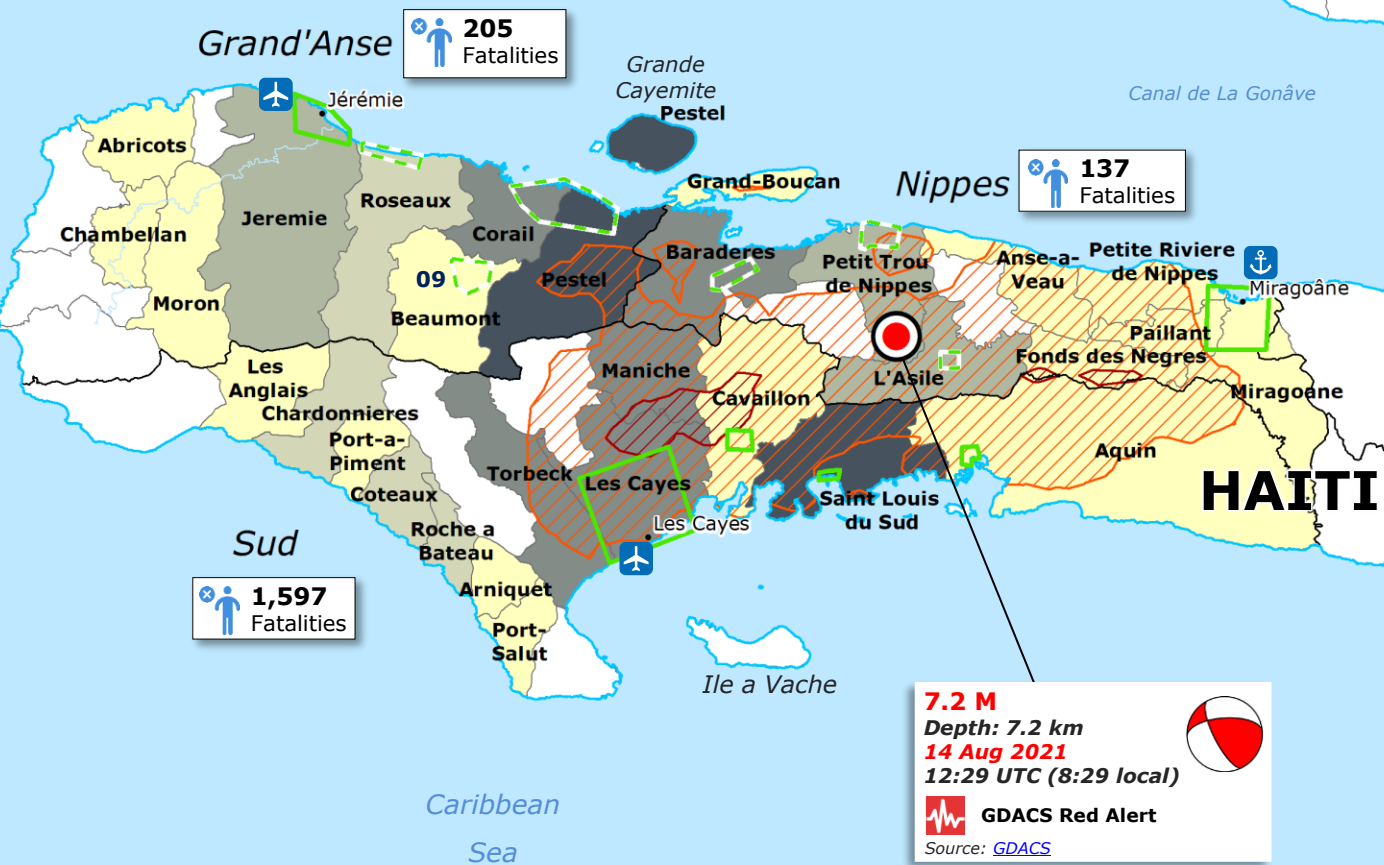

Haiti | 7.2 M Earthquake and EU Response

IMPACT OVERVIEW

As of 17 August

1,941* Fatalities
9,900 Injured people

Source: [Civil Protection Haiti](#)

205 Fatalities

137 Fatalities

1,597 Fatalities

7.2 M
 Depth: 7.2 km
 14 Aug 2021
 12:29 UTC (8:29 local)

GDACS Red Alert
 Source: [GDACS](#)

EU RESPONSE

As of 18 August

- On 14 August, a 7.2-magnitude earthquake hit the south-western part of Haiti.
- On 16 August, the ERCC received a request for assistance for technical expertise and in-kind assistance.
- The EU is allocating **€3 million** in humanitarian funding to address urgent needs.
- An EU Civil Protection Team (EUCPT) of 12 experts will be deployed from 18 August till 3 September, consisting of: team leader (FR), deputy team leader (CZ), 2 info management experts (CZ, ES), 2 health experts (IT, ES), operational expert (FR), logistic expert (ES), security expert (SE), 2 structural engineers (ES) and a WASH expert (SE). The experts will be accompanied by 2 ERCC Liaison officers and a Technical Assistance and Support Team (TAST) of 8 experts (SE).
- Offers for in-kind assistance: water purification module (FR), medical equipment and medicines (ES), and 200 family tents and 15 support facility tents (multiuse large tents) (SE).
- Copernicus Emergency Mapping Service was activated on 14 August and has produced 6 grading maps since.

Source: [DG ECHO](#)

Earthquake

Source: [GDACS](#), [USGS](#)

- Main earthquake
- Focal mechanism

Modified Mercalli Intensity Scale (MMI)

- IX (Violent shaking)
- VIII (Severe shaking)

Destroyed houses per commune division

Source: [GDACS](#), [NOAA](#)

- Past track
- Intensity: < 63 km/h (tropical depression)

Legend

- Civil Protection Emergency Center/OSOCC Center location
- Deployment location of ERCC Liaison Officers
- Communes division
- Department division
- Airport
- Port