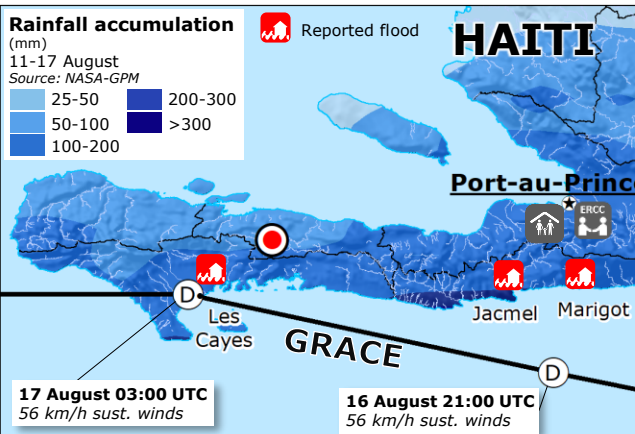

Haiti | 7.2 M Earthquake and EU Response

IMPACT OVERVIEW

As of 17 August

1,941* Fatalities
9,900 Injured people

Source: [Civil Protection Haiti](#)

205 Fatalities

137 Fatalities

1,597 Fatalities

7.2 M
 Depth: 7.2 km
 14 Aug 2021
 12:29 UTC (8:29 local)

GDACS Red Alert
 Source: [GDACS](#)

EU RESPONSE

As of 18 August

- On 14 August, a 7.2-magnitude earthquake hit the south-western part of Haiti.
- On 16 August, the ERCC received a request for assistance for technical expertise and in-kind assistance.
- The EU is allocating **€3 million** in humanitarian funding to address urgent needs.
- An EU Civil Protection Team (EUCPT) of 12 experts will be deployed from 18 August till 3 September, consisting of: team leader (FR), deputy team leader (CZ), 2 info management experts (CZ, ES), 2 health experts (IT, ES), operational expert (FR), logistic expert (ES), security expert (SE), 2 structural engineers (ES) and a WASH expert (SE). The experts will be accompanied by 2 ERCC Liaison officers and a Technical Assistance and Support Team (TAST) of 8 experts (SE).
- Offers for in-kind assistance: water purification module (FR), medical equipment and medicines (ES), and 200 family tents and 15 support facility tents (multiuse large tents) (SE).
- Copernicus Emergency Mapping Service was activated on 14 August and has produced 6 grading maps since.

Source: [DG ECHO](#)

Earthquake

Source: [GDACS](#), [USGS](#)

- Main earthquake
- Focal mechanism

Modified Mercalli Intensity Scale (MMI)

- IX (Violent shaking)
- VIII (Severe shaking)

Destroyed houses per commune division

Source: [GDACS](#), [NOAA](#)

- Past track
- Intensity: < 63 km/h (tropical depression)

Legend

- Civil Protection Emergency Center/OSOCC Center location
- Deployment location of ERCC Liaison Officers
- Communes division
- Department division
- Airport
- Port