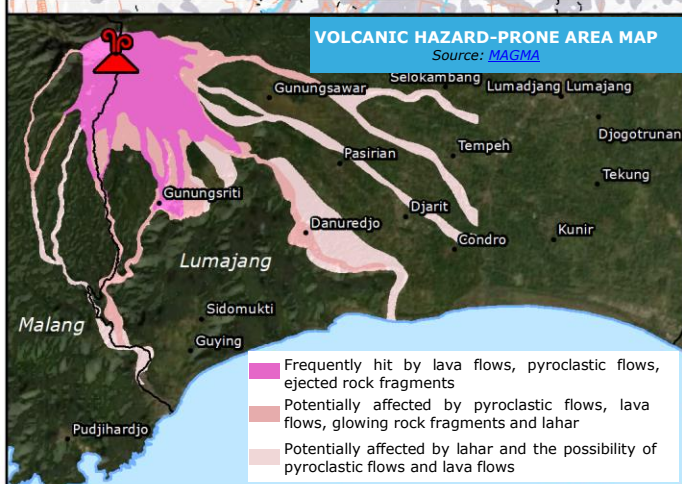

Indonesia | Mount Semeru volcanic eruption

*Eruptions that indicate at least intermittent eruptive events without a break of 3 months or more.

© European Union, 2021. Map produced by the JRC. The boundaries and the names shown on this map do not imply official endorsement or acceptance by the European Union.