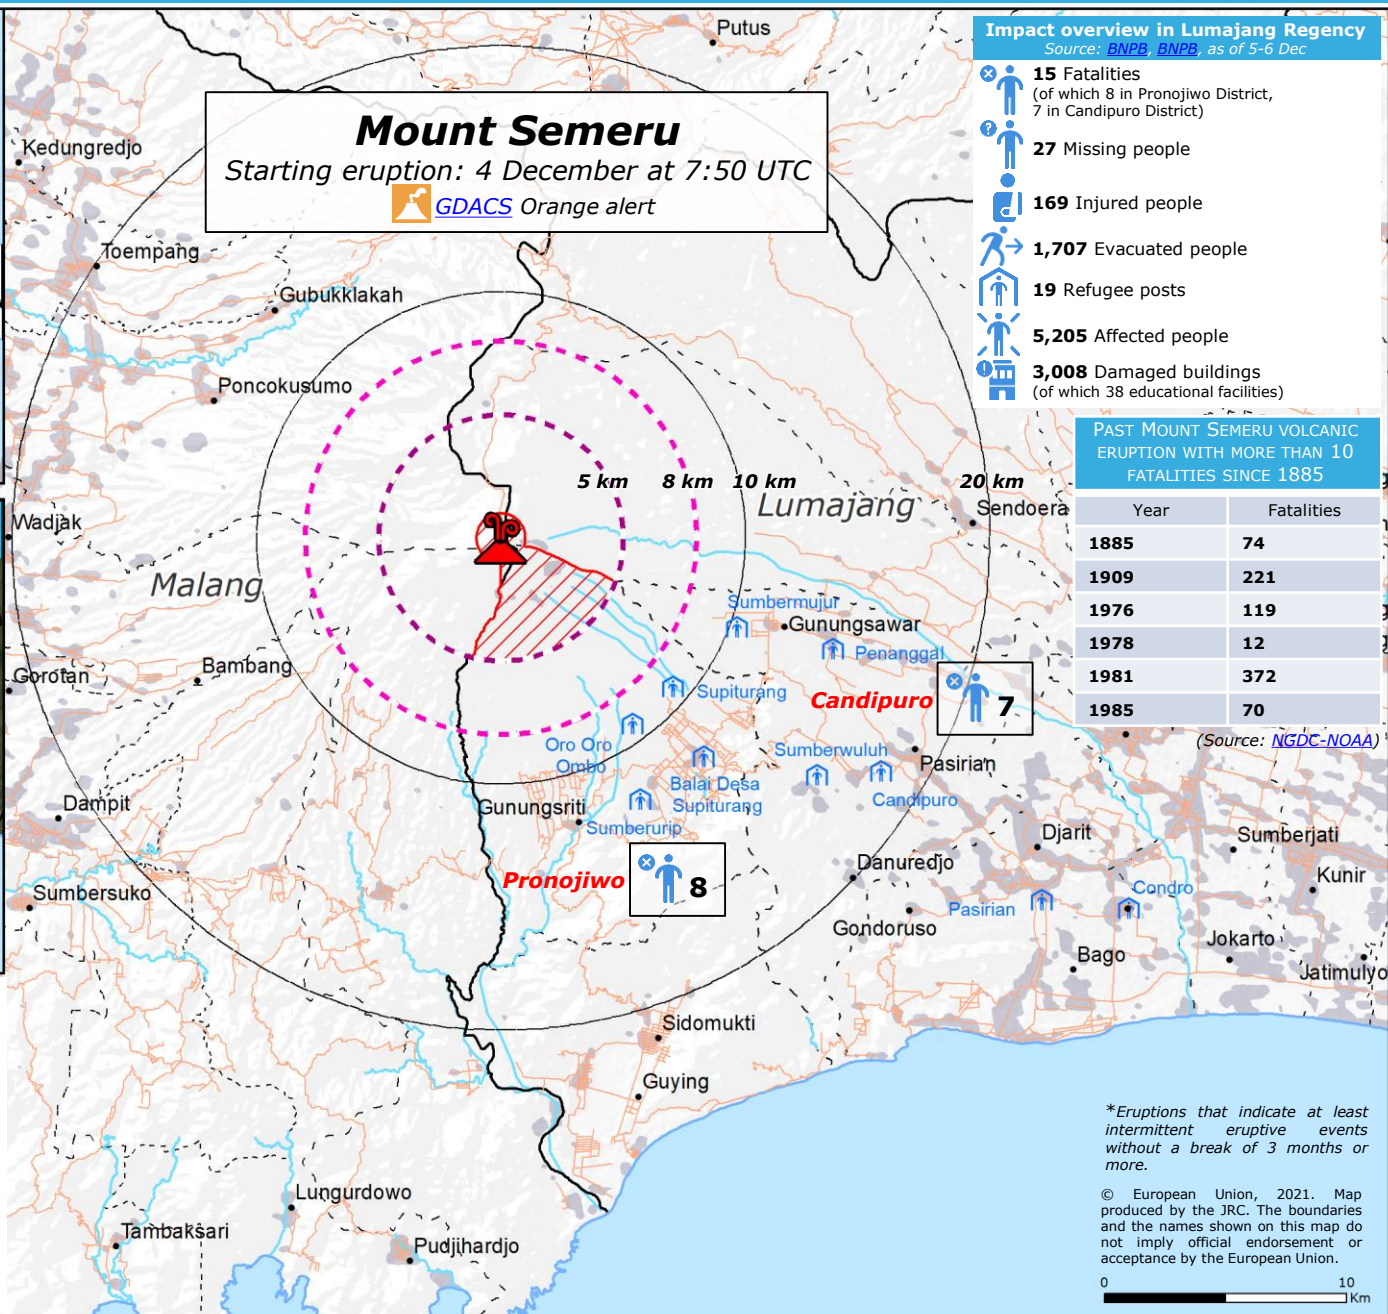

Indonesia | Mount Semeru volcanic eruption

*Eruptions that indicate at least intermittent eruptive events without a break of 3 months or more.

© European Union, 2021. Map produced by the JRC. The boundaries and the names shown on this map do not imply official endorsement or acceptance by the European Union.

0 10 Km