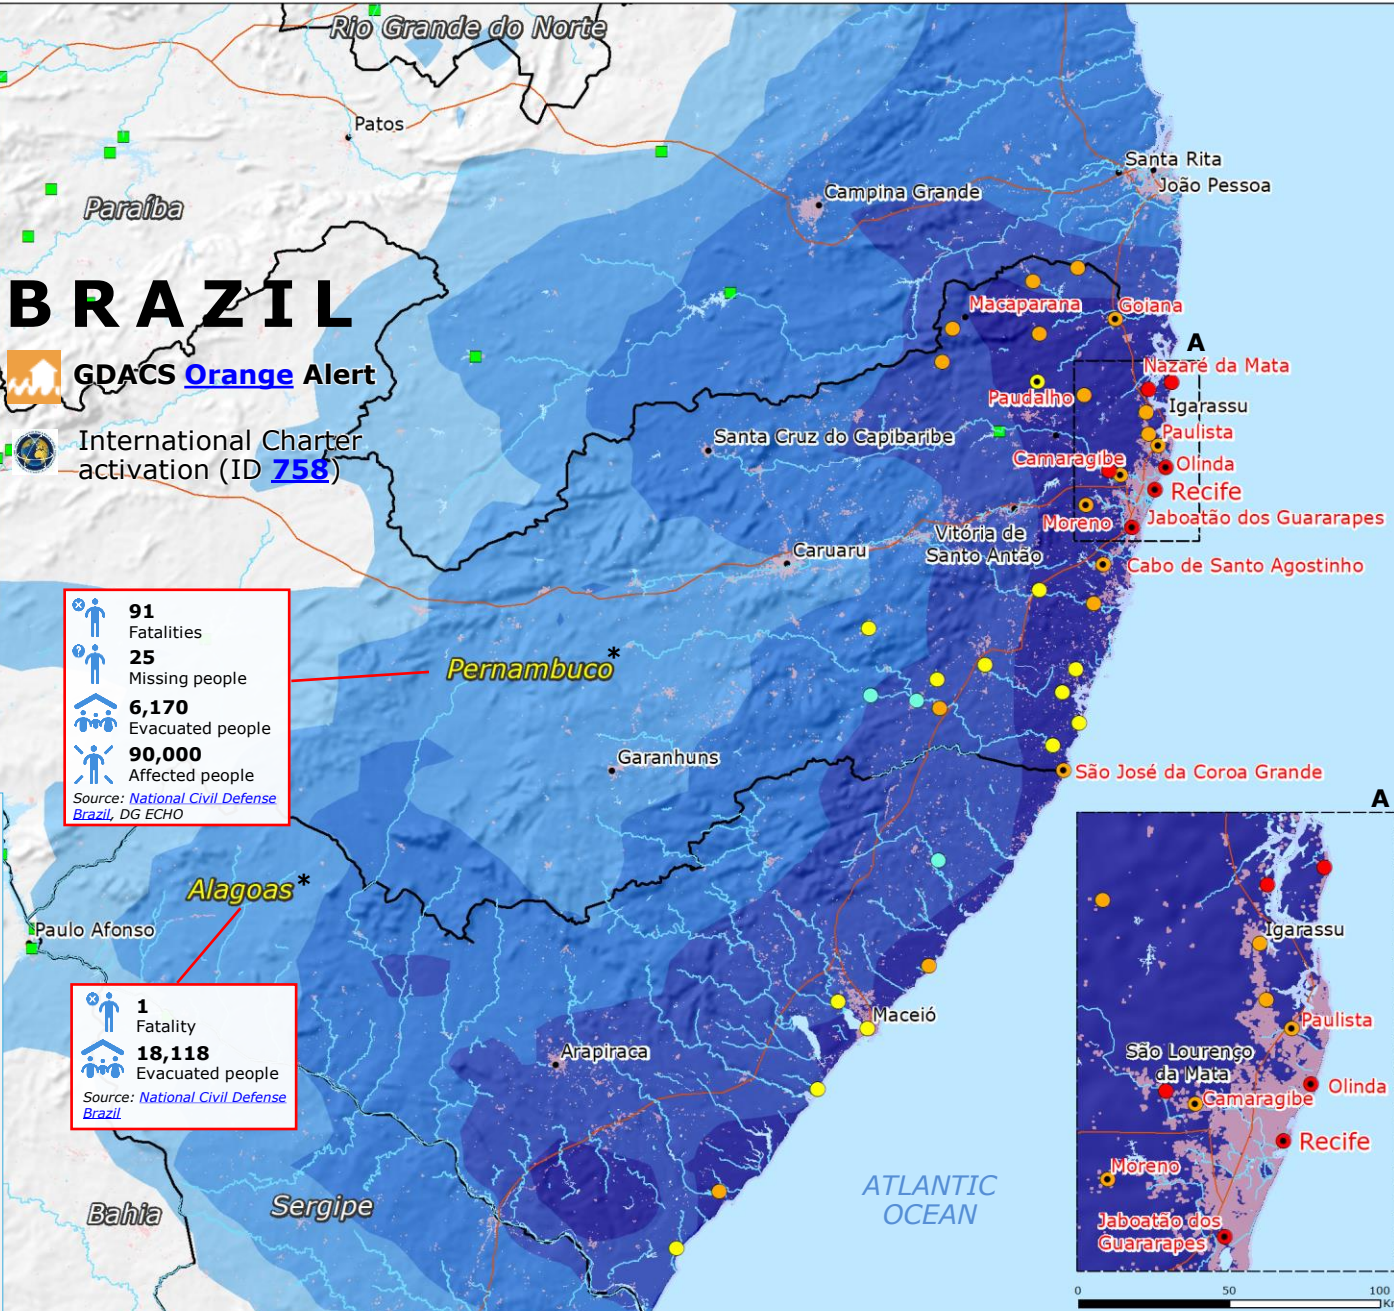

Brazil | Landslides and floods

91 Fatalities
25 Missing people
6,170 Evacuated people
90,000 Affected people
 Source: National Civil Defense Brazil, DG ECHO

1 Fatality
18,118 Evacuated people
 Source: National Civil Defense Brazil

PAST RAINFALL ACCUMULATION (mm)
Over 24-30 May
Source: NASA-GPM

- 25-50
- 50-100
- 100-200
- 200-300
- 300-500

MEASURED RAINFALL ACCUMULATION
Over 27-30 May
Source: CEMADEN

- 70-100
- 101-200
- 201-300
- 301-400

Name Most affected State

Name Municipality under emergency declaration

- Dam
- Populated area
- Rivers
- Roads
- State boundary

*Because search and rescue operations are still ongoing, the humanitarian impact depicted in this map may not represent the latest updated official data.