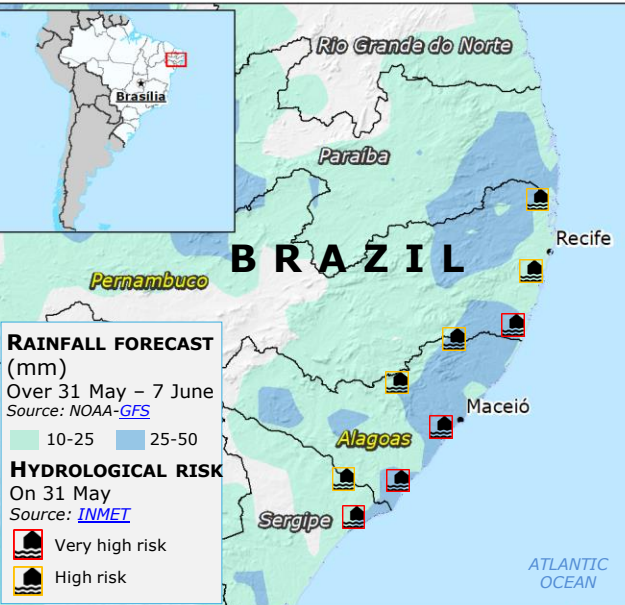

Brazil | Landslides and floods

91 Fatalities
25 Missing people
6,170 Evacuated people
90,000 Affected people
 Source: National Civil Defense Brazil, DG ECHO

1 Fatality
18,118 Evacuated people
 Source: National Civil Defense Brazil

PAST RAINFALL ACCUMULATION (mm)
Over 24-30 May
Source: NASA-GPM

- 25-50
- 50-100
- 100-200
- 200-300
- 300-500

MEASURED RAINFALL ACCUMULATION
Over 27-30 May
Source: CEMADEN

- 70-100
- 101-200
- 201-300
- 301-400

Name Most affected State

Name Municipality under emergency declaration

- Dam
- Populated area
- Rivers
- Roads
- State boundary

*Because search and rescue operations are still ongoing, the humanitarian impact depicted in this map may not represent the latest updated official data.